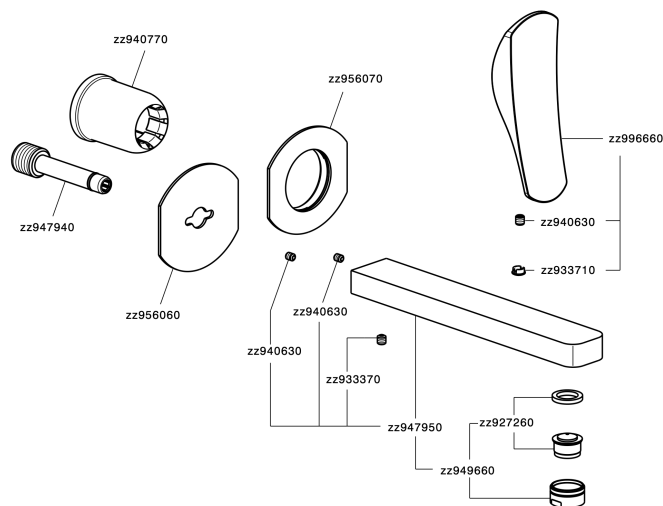

Parte externa monomando lavabo de pared ROADSTER ACCENT_RA005510

RA005510

<https://es.cisal.it/parte-externa-monomando-lavabo-de-pared-roadster-accent-ra005510>

2024-11-27