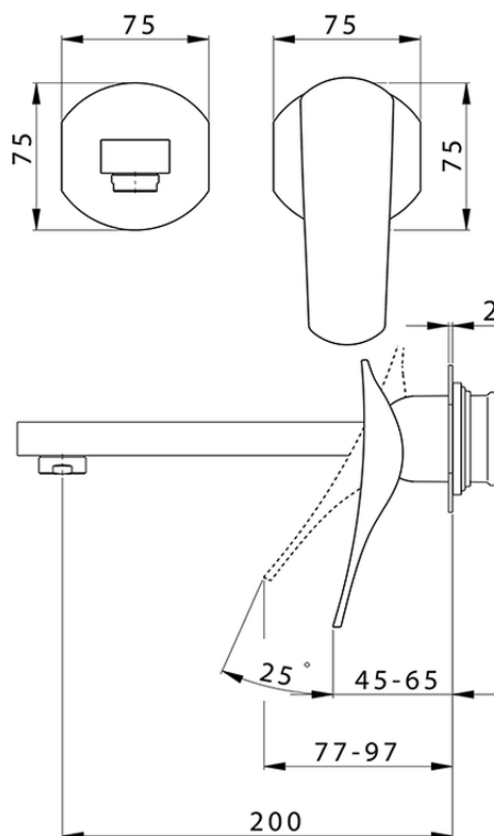

Parte externa monomando lavabo de pared ROADSTER ACCENT_RA005510

RA005510

<https://es.cisal.it/parte-externa-monomando-lavabo-de-pared-roadster-accent-ra005510>

2024-11-21