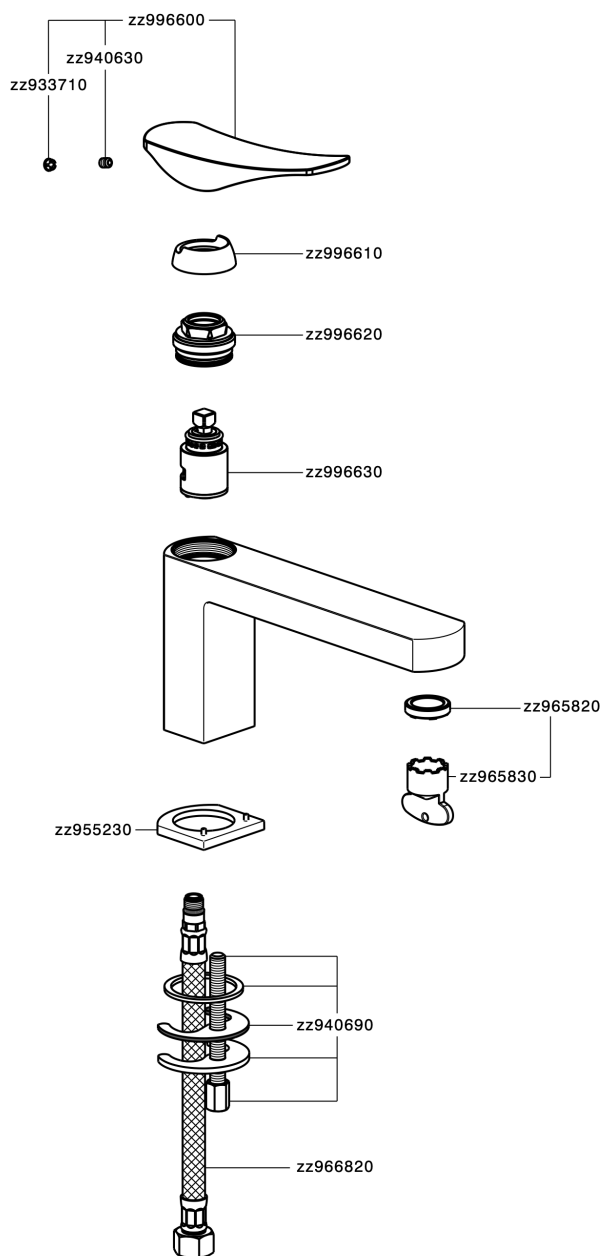

Lavabo monomando ROADSTER ACCENT_RA001540

RA001540

<https://es.cisal.it/lavabo-monomando-roadster-accent-ra001540>

2025-01-15