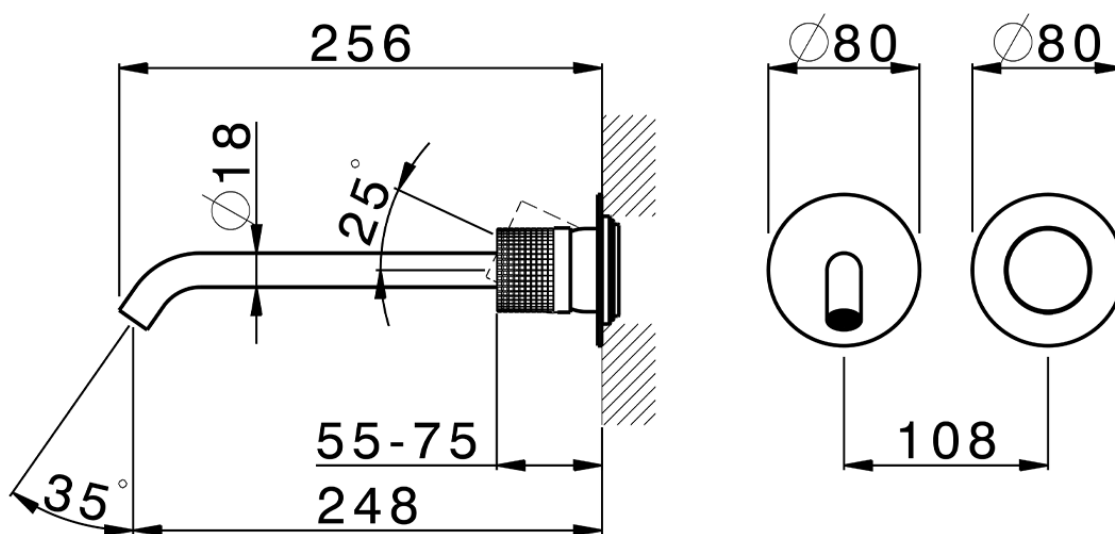

Parte externa monomando lavabo de pared NUANCE X32_X1005511

X1005511

<https://es.cisal.it/parte-externa-monomando-lavabo-de-pared-nuance-x32-x1005511>

2025-01-15