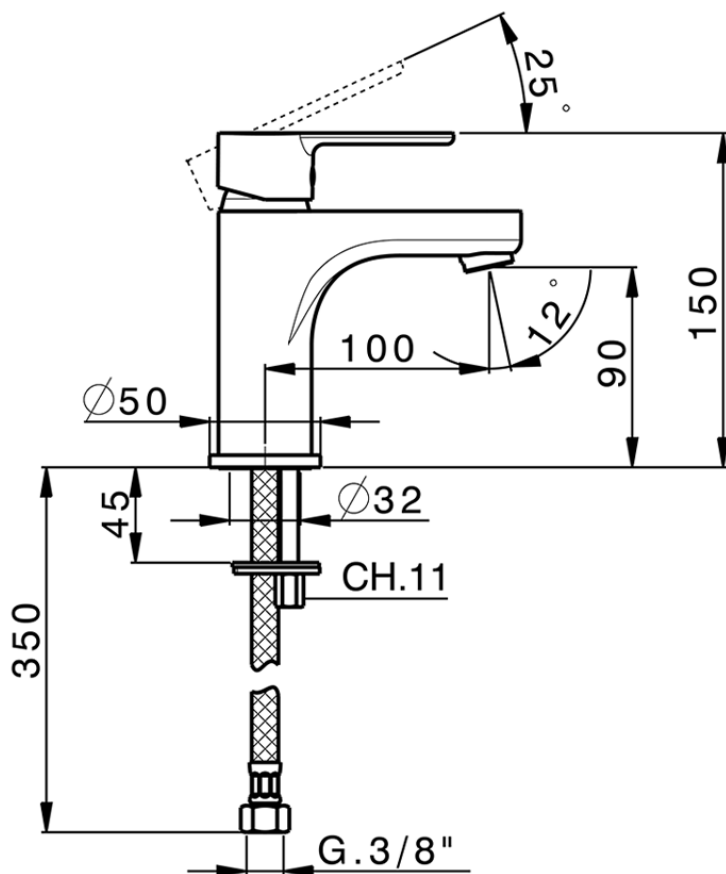

Lavabo monomando large EnergySave TENDER_C2000505

C2000505

<https://es.cisal.it/lavabo-monomando-large-energysave-tender-c2000505>

2026-06-14