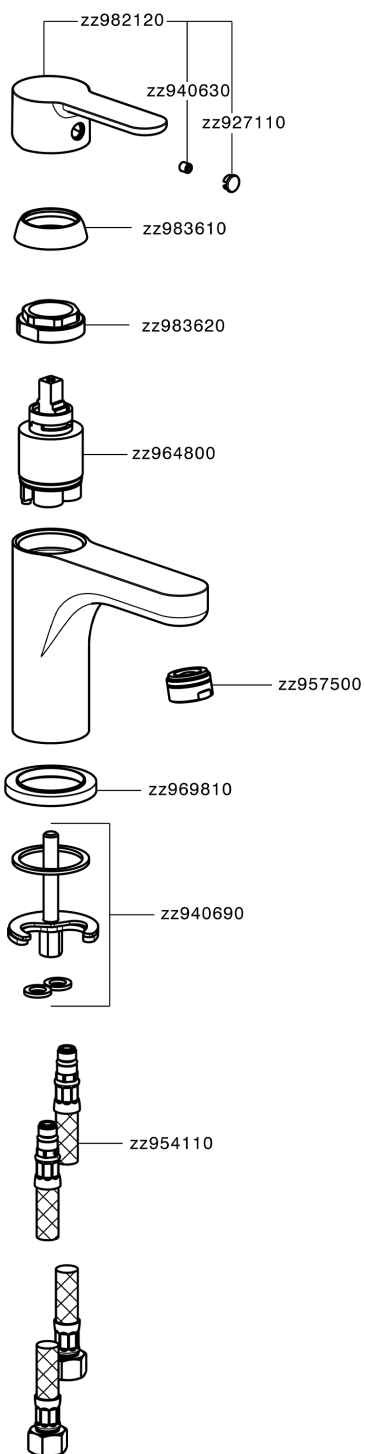

Lavabo monomando large EnergySave TENDER_C2000505

C2000505

<https://es.cisal.it/lavabo-monomando-large-energysave-tender-c2000505>

2026-06-14