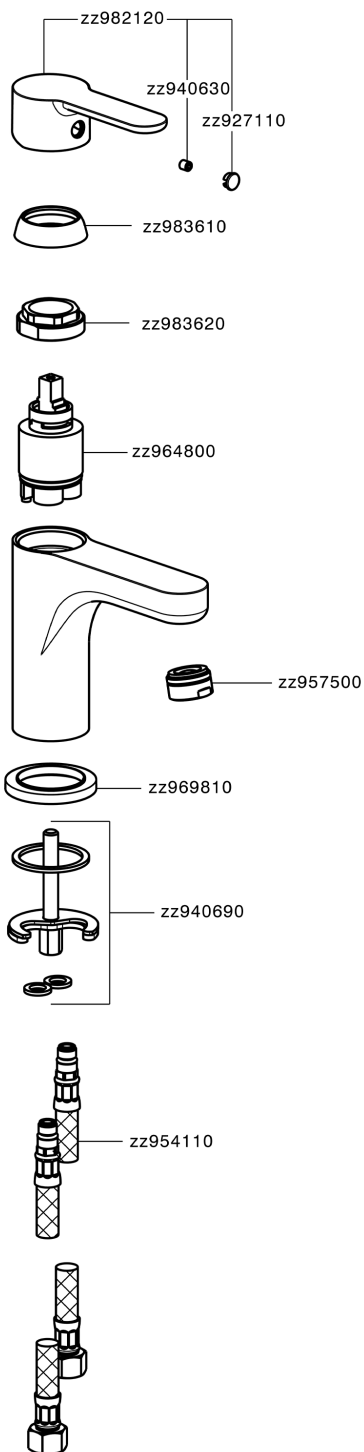

Lavabo monomando large EnergySave TENDER_C2000505

C2000505

<https://es.cisal.it/lavabo-monomando-large-energysave-tender-c2000505>

2026-04-30