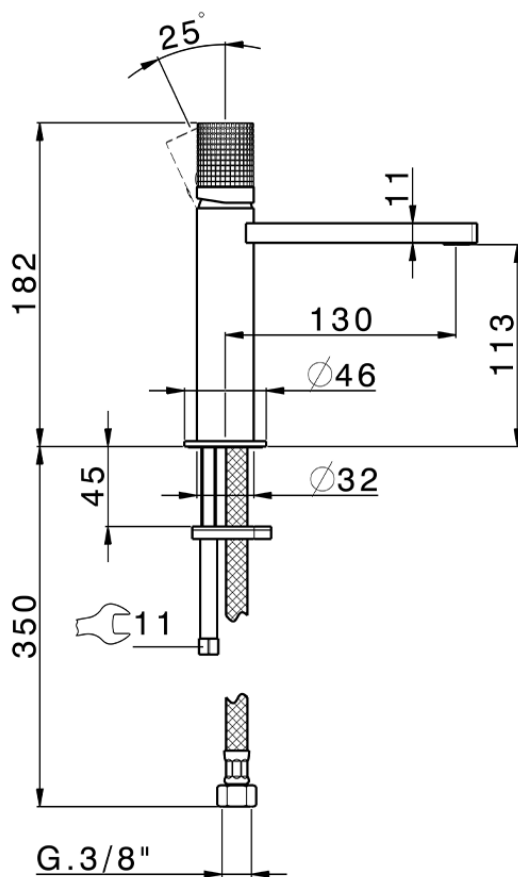

Lavabo monomando large NUANCE X32_X2000504

X2000504

<https://es.cisal.it/lavabo-monomando-large-nuance-x32-x2000504>

2025-01-15