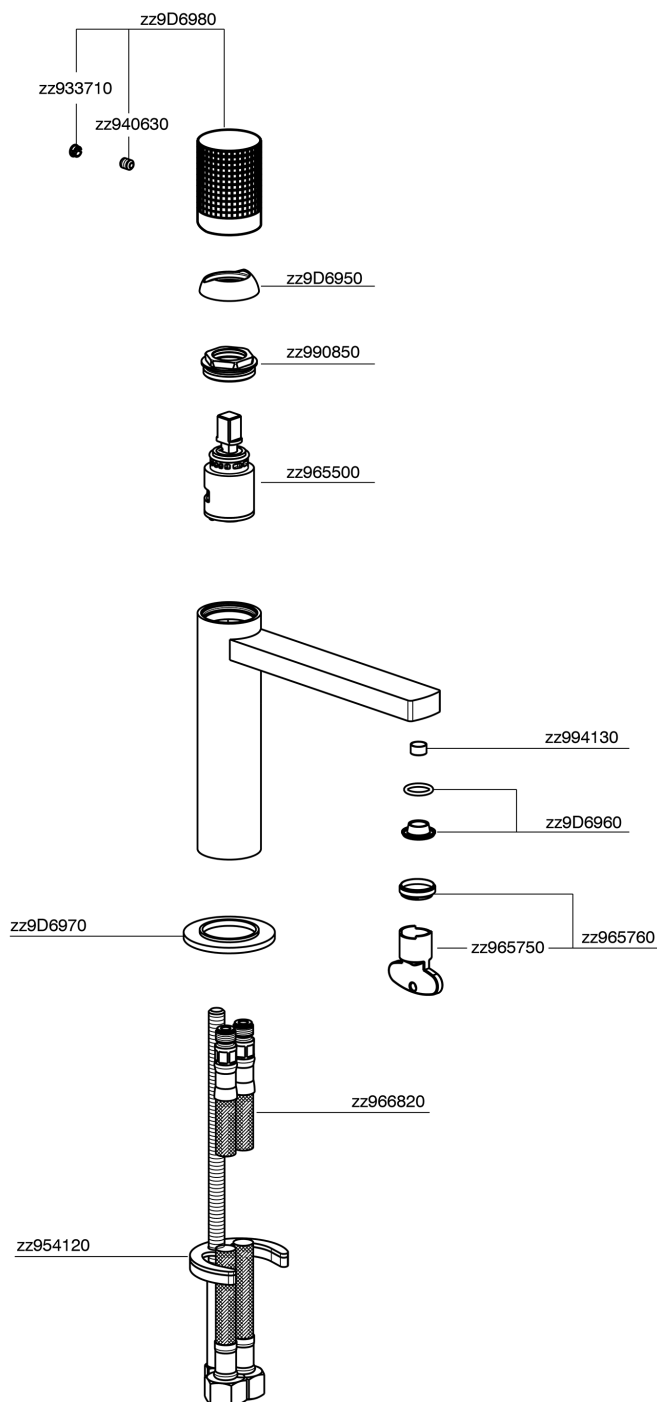

Lavabo monomando large NUANCE X32_X2000504

X2000504

<https://es.cisal.it/lavabo-monomando-large-nuance-x32-x2000504>

2025-01-15