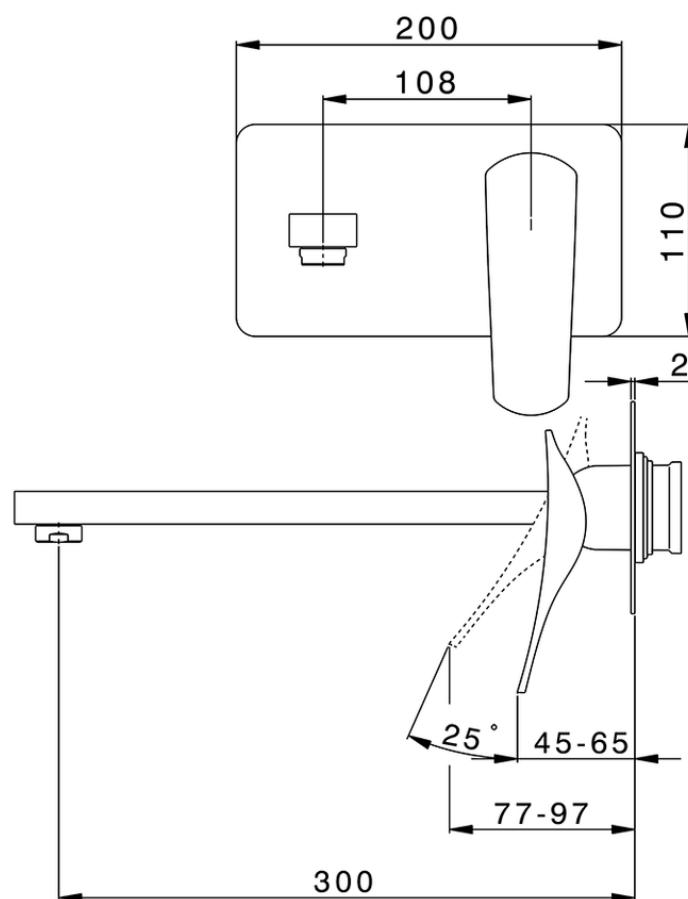

**Parte externa monomando lavabo de pared ROADSTER ACCENT\_RA005515**

RA005515

<https://es.cisal.it/parte-externa-monomando-lavabo-de-pared-roadster-accent-ra005515>

2026-05-05