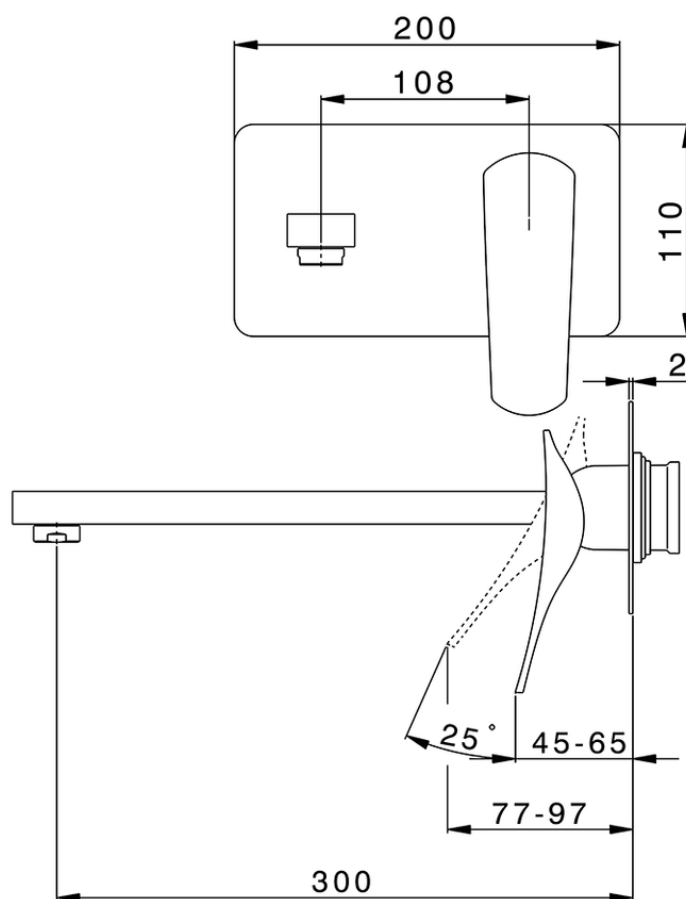

**Parte externa monomando lavabo de pared ROADSTER ACCENT\_RA005515**

RA005515

<https://es.cisal.it/parte-externa-monomando-lavabo-de-pared-roadster-accent-ra005515>

2026-06-19