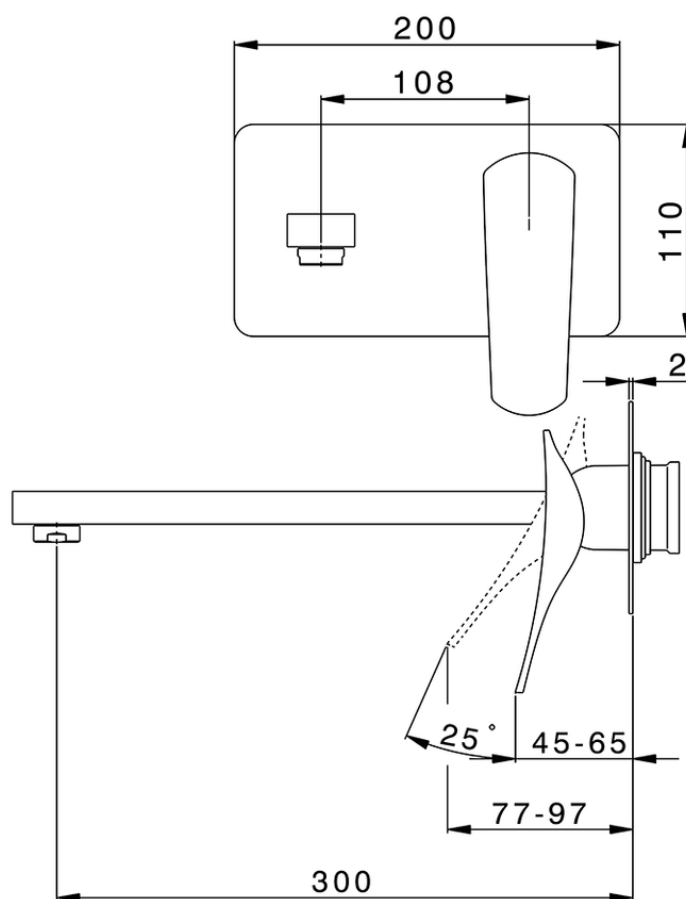

**Parte externa monomando lavabo de pared ROADSTER ACCENT\_RA005515**

RA005515

<https://es.cisal.it/parte-externa-monomando-lavabo-de-pared-roadster-accent-ra005515>

2026-05-01