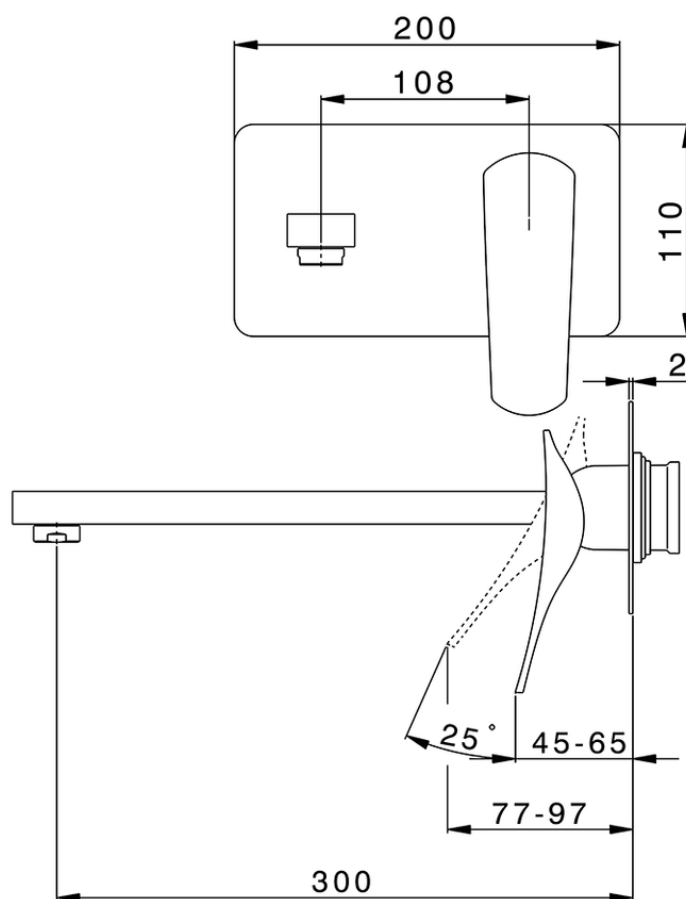

Parte externa monomando lavabo de pared ROADSTER ACCENT_RA005515

RA005515

<https://es.cisal.it/parte-externa-monomando-lavabo-de-pared-roadster-accent-ra005515>

2026-06-19