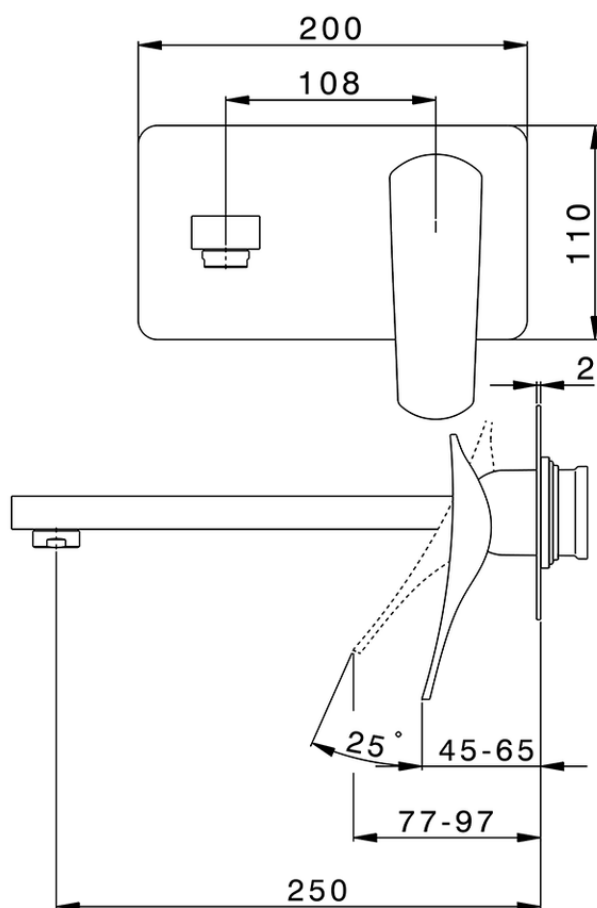

**Parte externa monomando lavabo de pared ROADSTER ACCENT\_RA005513**

RA005513

<https://es.cisal.it/parte-externa-monomando-lavabo-de-pared-roadster-accent-ra005513>

2025-01-15