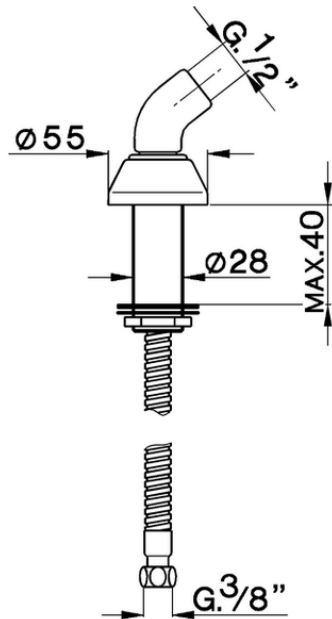

Soporte duchita borde bañera SHOWER_DS000950

DS000950

<https://es.cisal.it/soporte-duchita-borde-banera-shower-ds000950>

2026-06-15