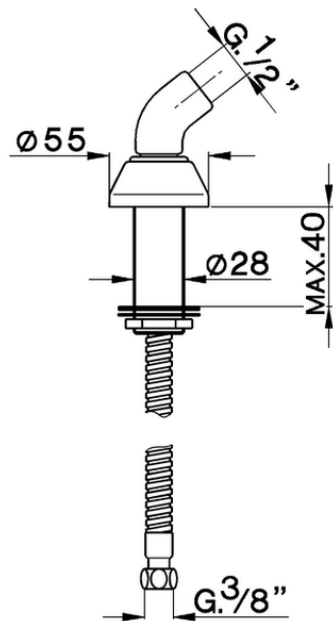

Soporte duchita borde bañera SHOWER_DS000950

DS000950

<https://es.cisal.it/soporte-duchita-borde-banera-shower-ds000950>

2026-05-01