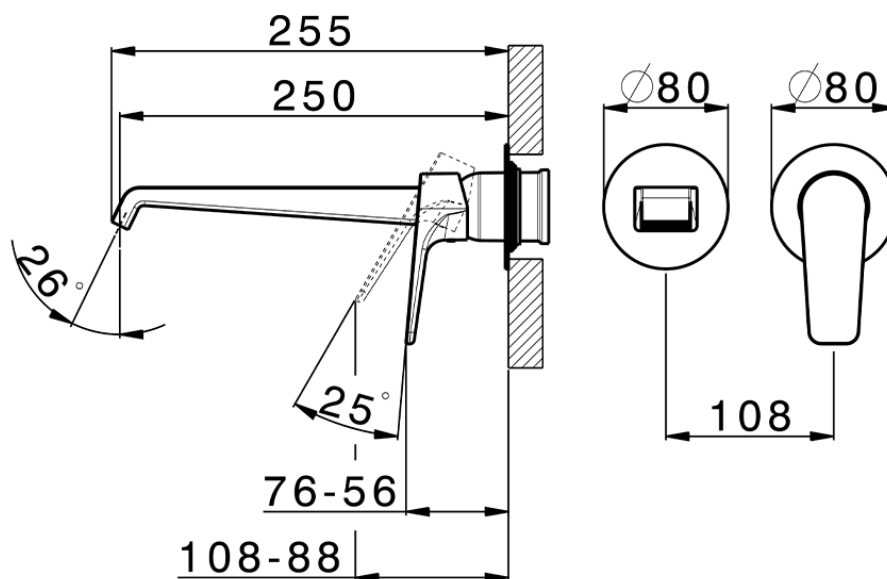

**Parte externa monomando lavabo de pared ROCK&ROLL\_RL005511**

RL005511

<https://es.cisal.it/parte-externa-monomando-lavabo-de-pared-rockroll-rl005511>

2026-06-14