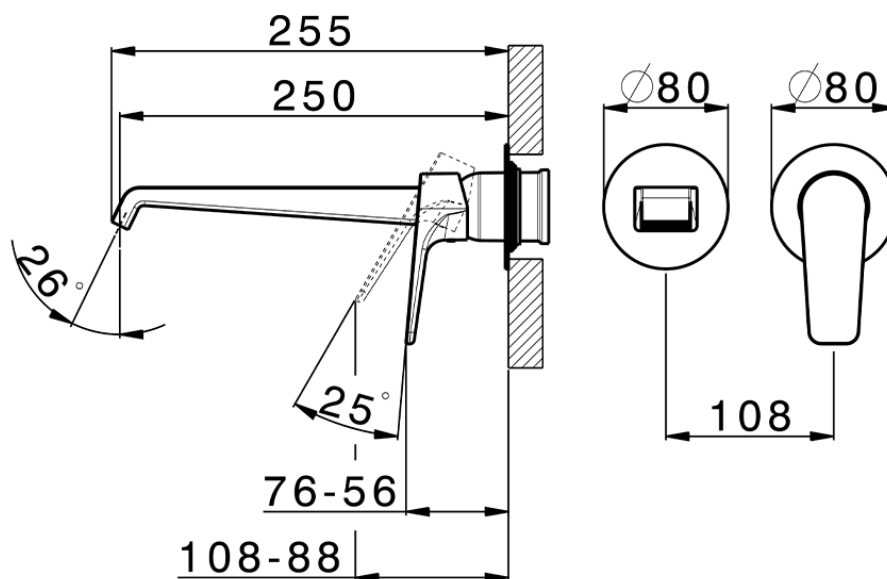

## Parte externa monomando lavabo de pared ROCK&ROLL\_RL005511

RL005511

<https://es.cisal.it/parte-externa-monomando-lavabo-de-pared-rockroll-rl005511>

2026-06-15