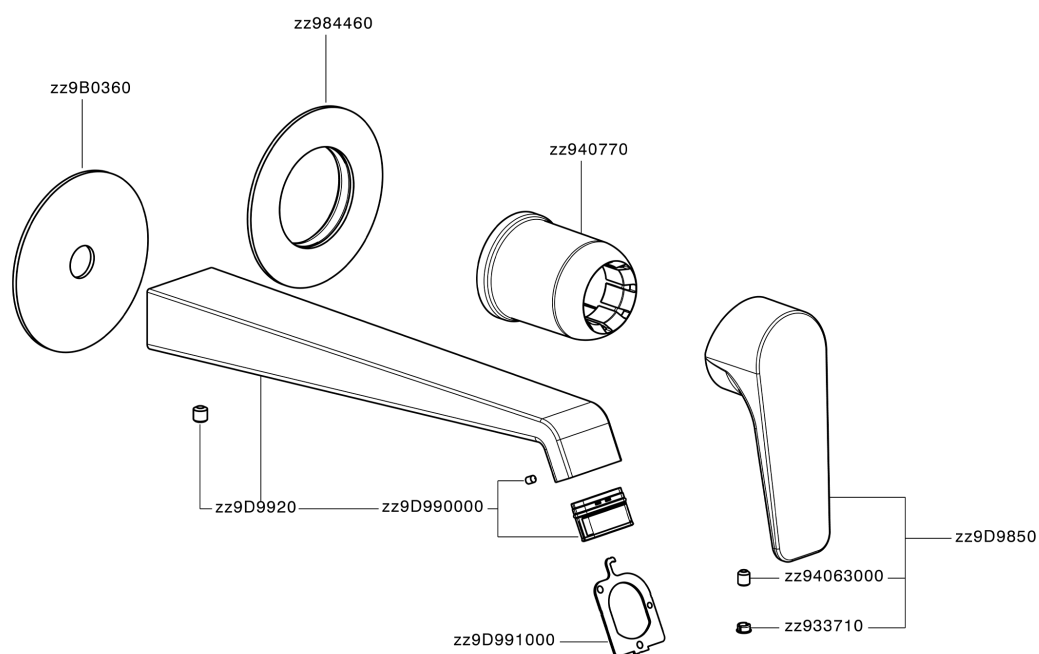

## Parte externa monomando lavabo de pared ROCK&ROLL\_RL005511

RL005511

<https://es.cisal.it/parte-externa-monomando-lavabo-de-pared-rockroll-rl005511>

2026-06-15