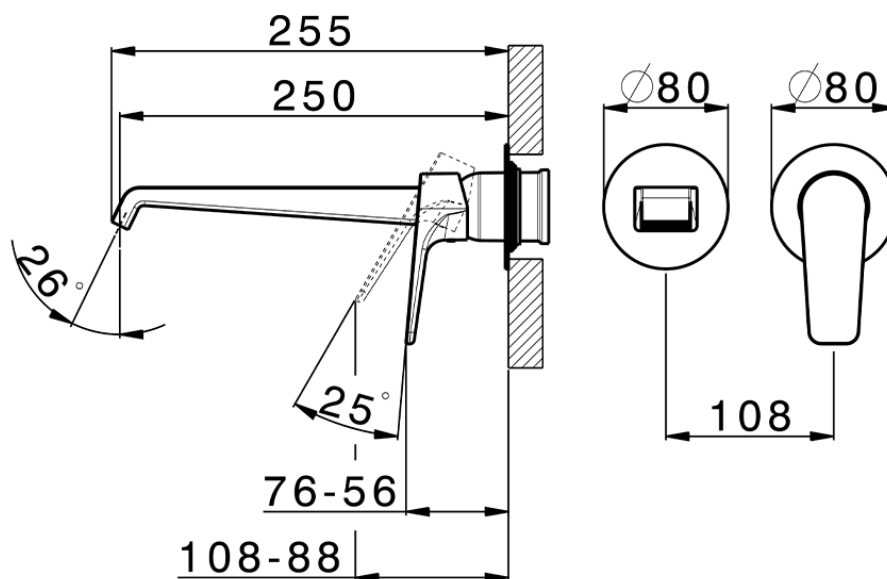

**Parte externa monomando lavabo de pared ROCK&ROLL\_RL005511**

RL005511

<https://es.cisal.it/parte-externa-monomando-lavabo-de-pared-rockroll-rl005511>

2026-04-30