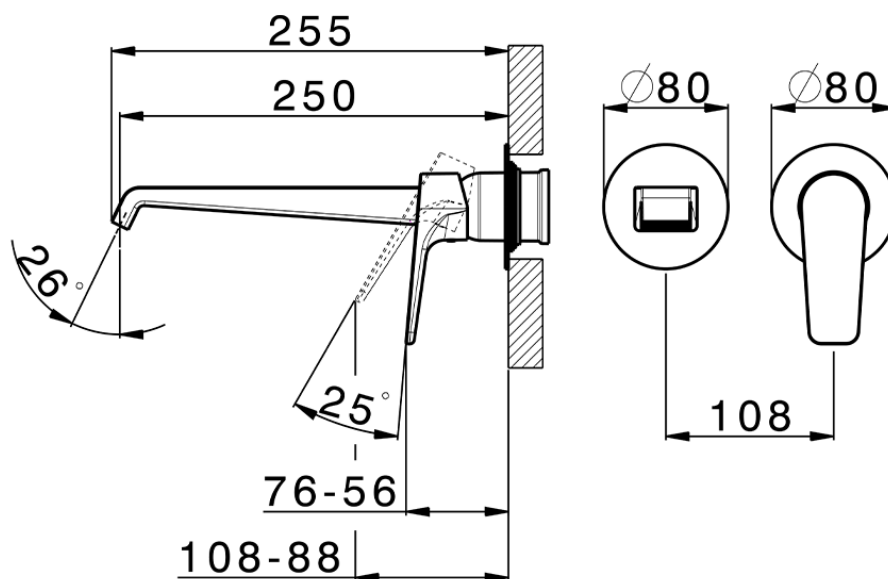

Parte externa monomando lavabo de pared ROCK&ROLL_RL005511

RL005511

<https://es.cisal.it/parte-externa-monomando-lavabo-de-pared-rockroll-rl005511>

2026-06-14