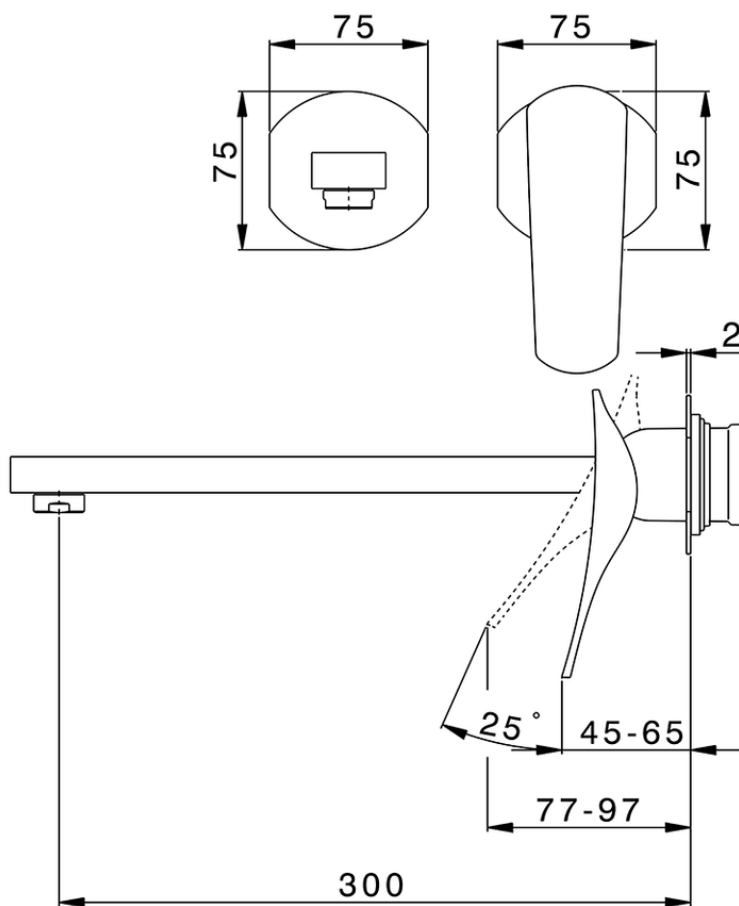

Parte externa monomando lavabo de pared ROADSTER ACCENT_RA005514

RA005514

<https://es.cisal.it/parte-externa-monomando-lavabo-de-pared-roadster-accent-ra005514>

2024-11-23