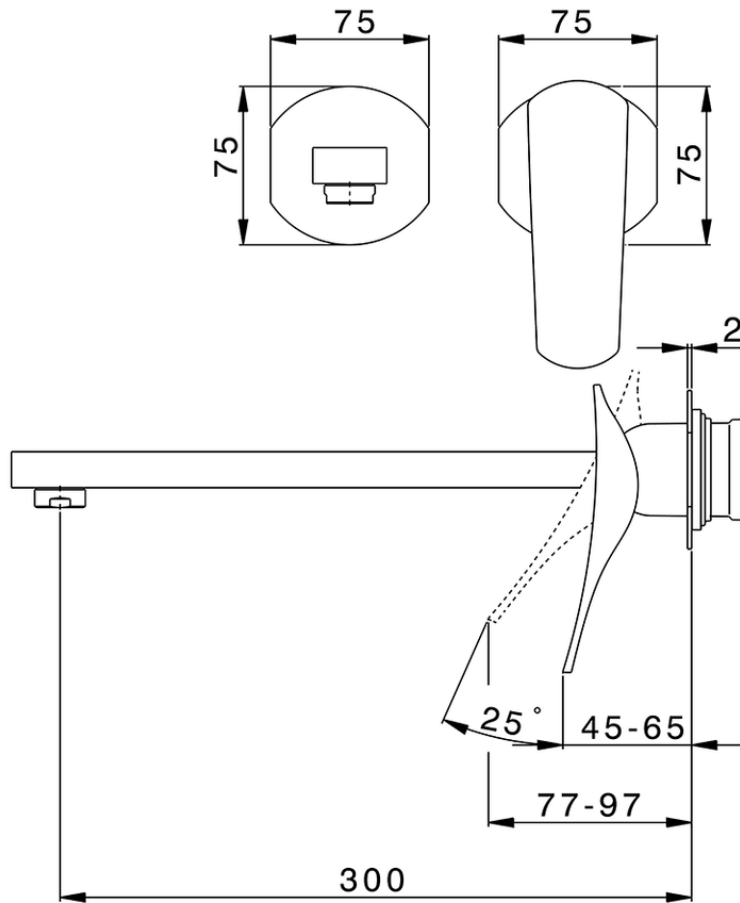

Parte externa monomando lavabo de pared ROADSTER ACCENT_RA005514

RA005514

<https://es.cisal.it/parte-externa-monomando-lavabo-de-pared-roadster-accent-ra005514>

2024-11-24