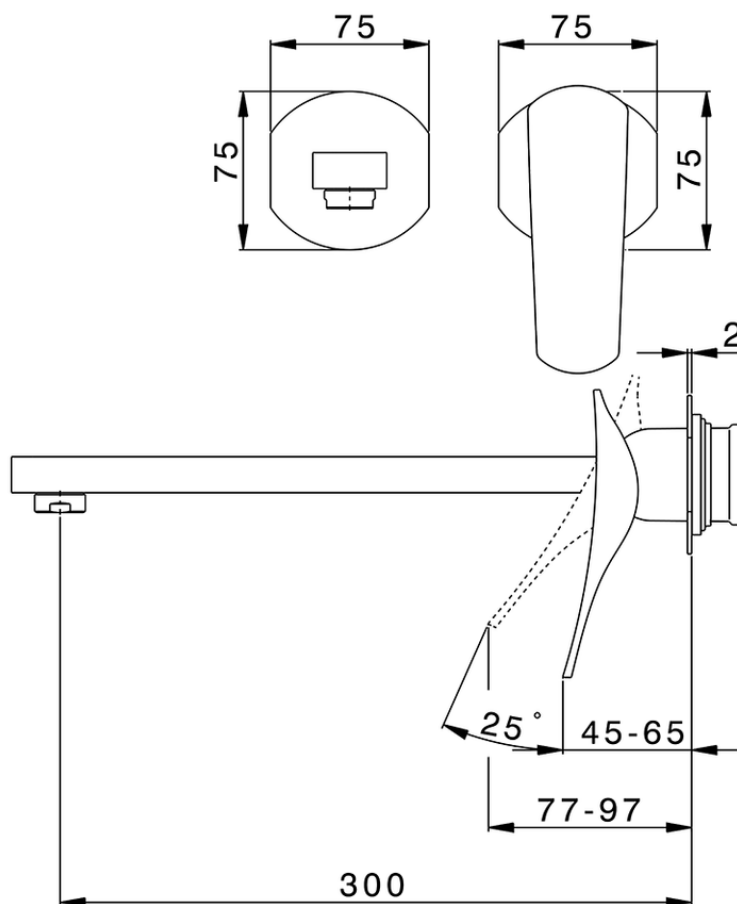

Parte externa monomando lavabo de pared ROADSTER ACCENT_RA005514

RA005514

<https://es.cisal.it/parte-externa-monomando-lavabo-de-pared-roadster-accent-ra005514>

2024-11-21