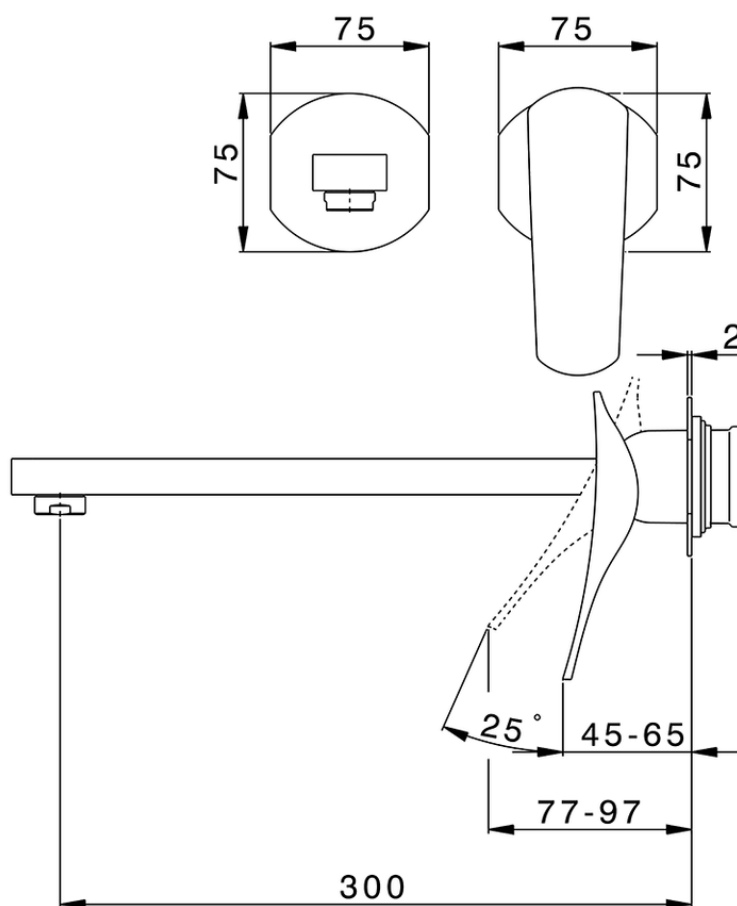

Parte externa monomando lavabo de pared ROADSTER ACCENT_RA005514

RA005514

<https://es.cisal.it/parte-externa-monomando-lavabo-de-pared-roadster-accent-ra005514>

2024-11-21