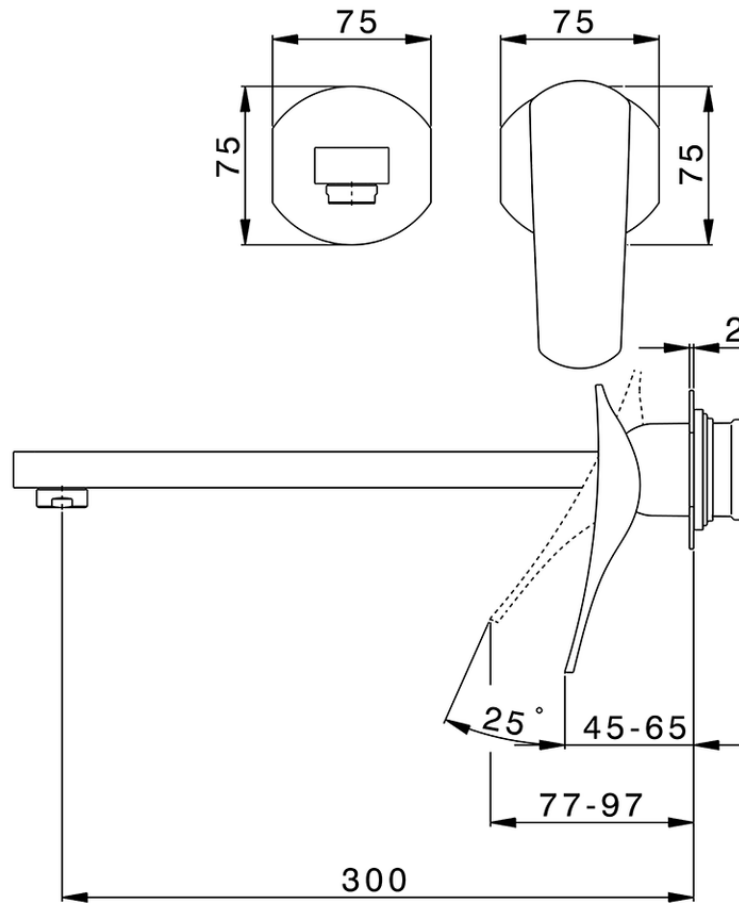

Parte externa monomando lavabo de pared ROADSTER ACCENT_RA005514

RA005514

<https://es.cisal.it/parte-externa-monomando-lavabo-de-pared-roadster-accent-ra005514>

2024-11-23