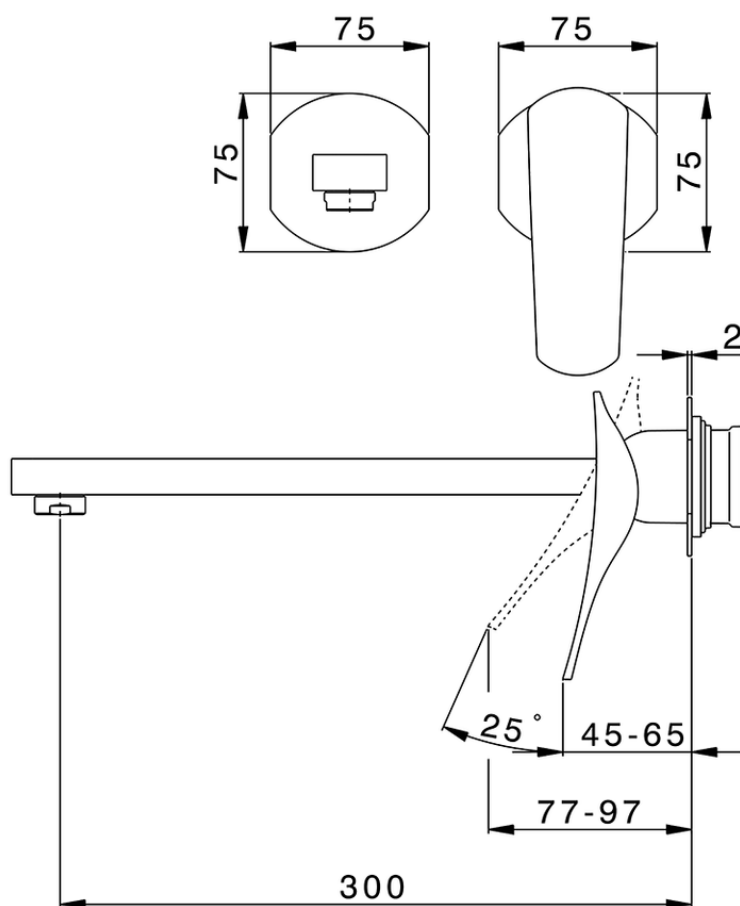

Parte externa monomando lavabo de pared ROADSTER ACCENT_RA005514

RA005514

<https://es.cisal.it/parte-externa-monomando-lavabo-de-pared-roadster-accent-ra005514>

2024-11-21