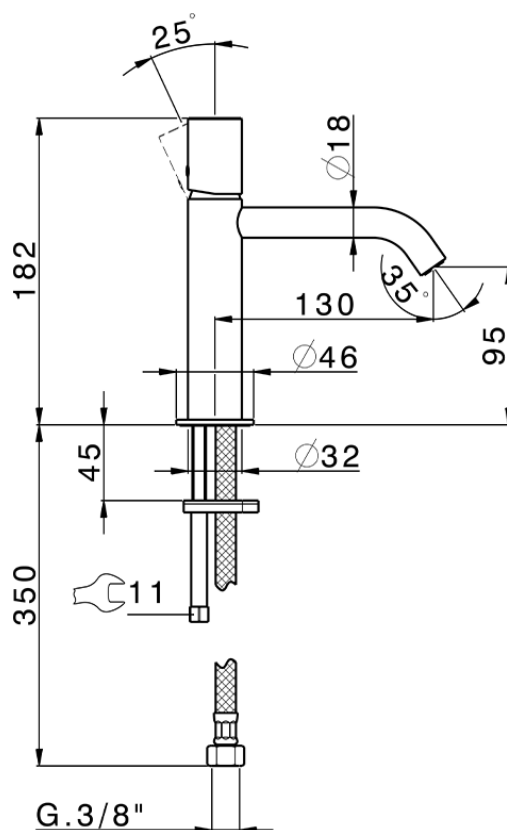

Lavabo monomando large SMOOTH X32_X3000504

X3000504

<https://es.cisal.it/lavabo-monomando-large-smooth-x32-x3000504>

2025-01-15