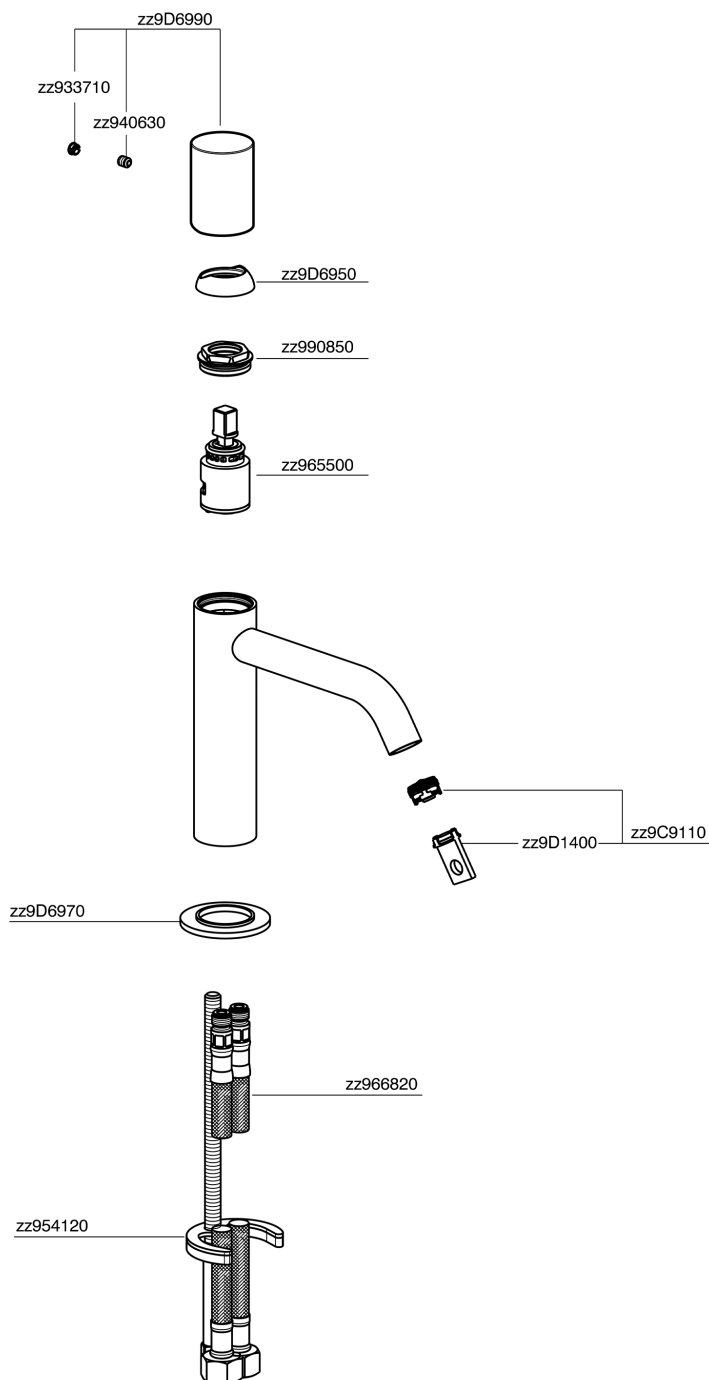

Lavabo monomando large SMOOTH X32_X3000504

X3000504

<https://es.cisal.it/lavabo-monomando-large-smooth-x32-x3000504>

2025-01-15