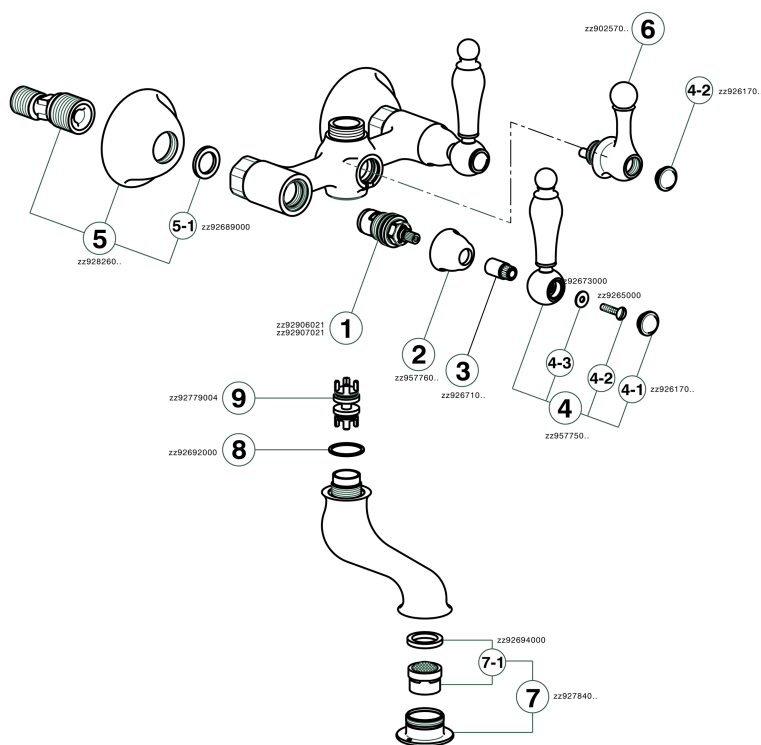

Bañera ARCANA TOSCANA_TS000130

TS000130

<https://es.cisal.it/banera-arcana-toscana-ts000130>

2024-11-23