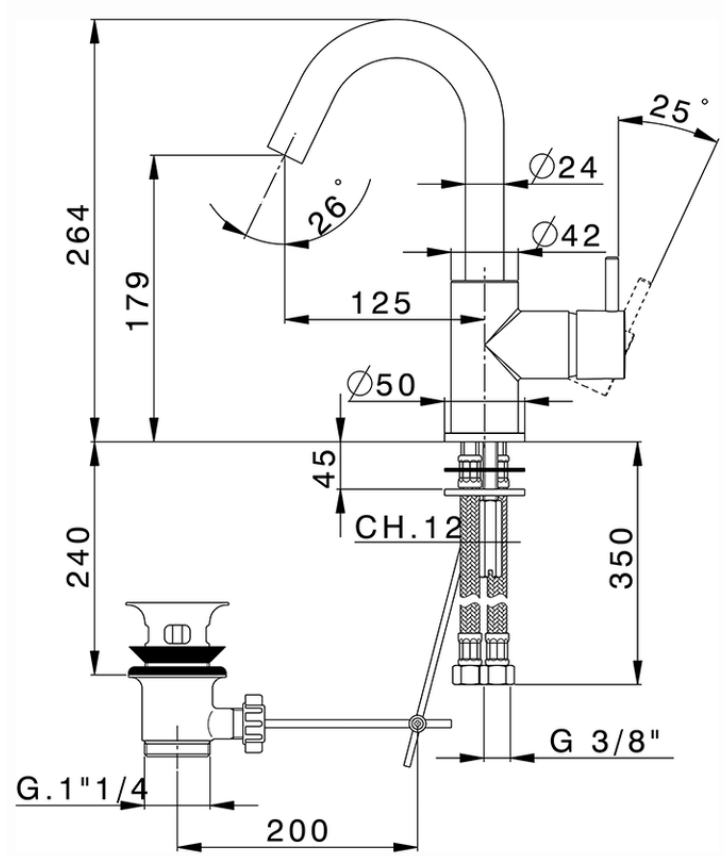

Lavabo monomando EnergySave NUOVA LESS_LN000475

LN000475

<https://es.cisal.it/lavabo-monomando-energysave-nuova-less-ln000475>

2026-04-30