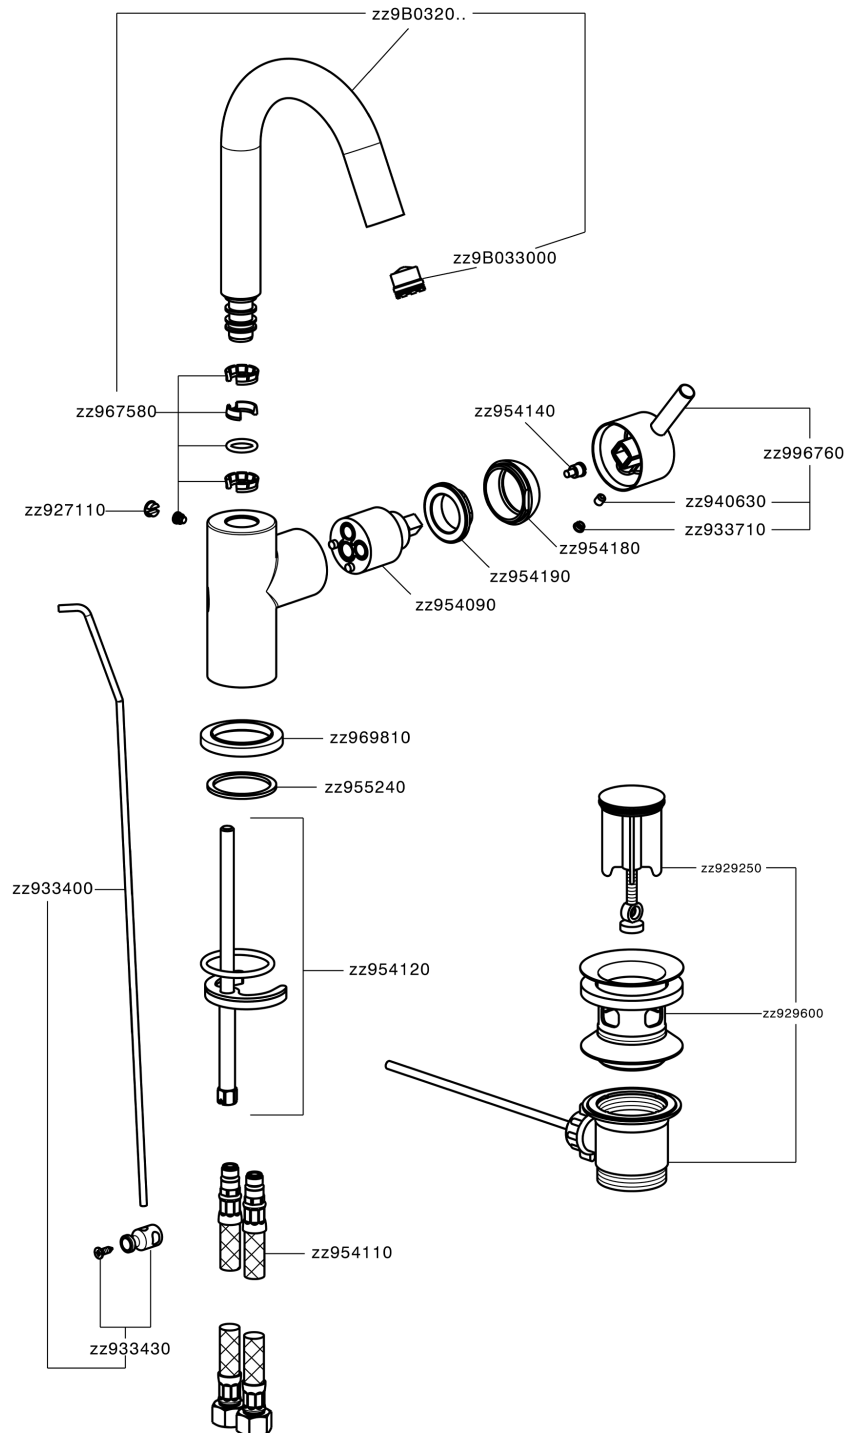

Lavabo monomando EnergySave NUOVA LESS_LN000475

LN000475

<https://es.cisal.it/lavabo-monomando-energysave-nuova-less-ln000475>

2026-04-30