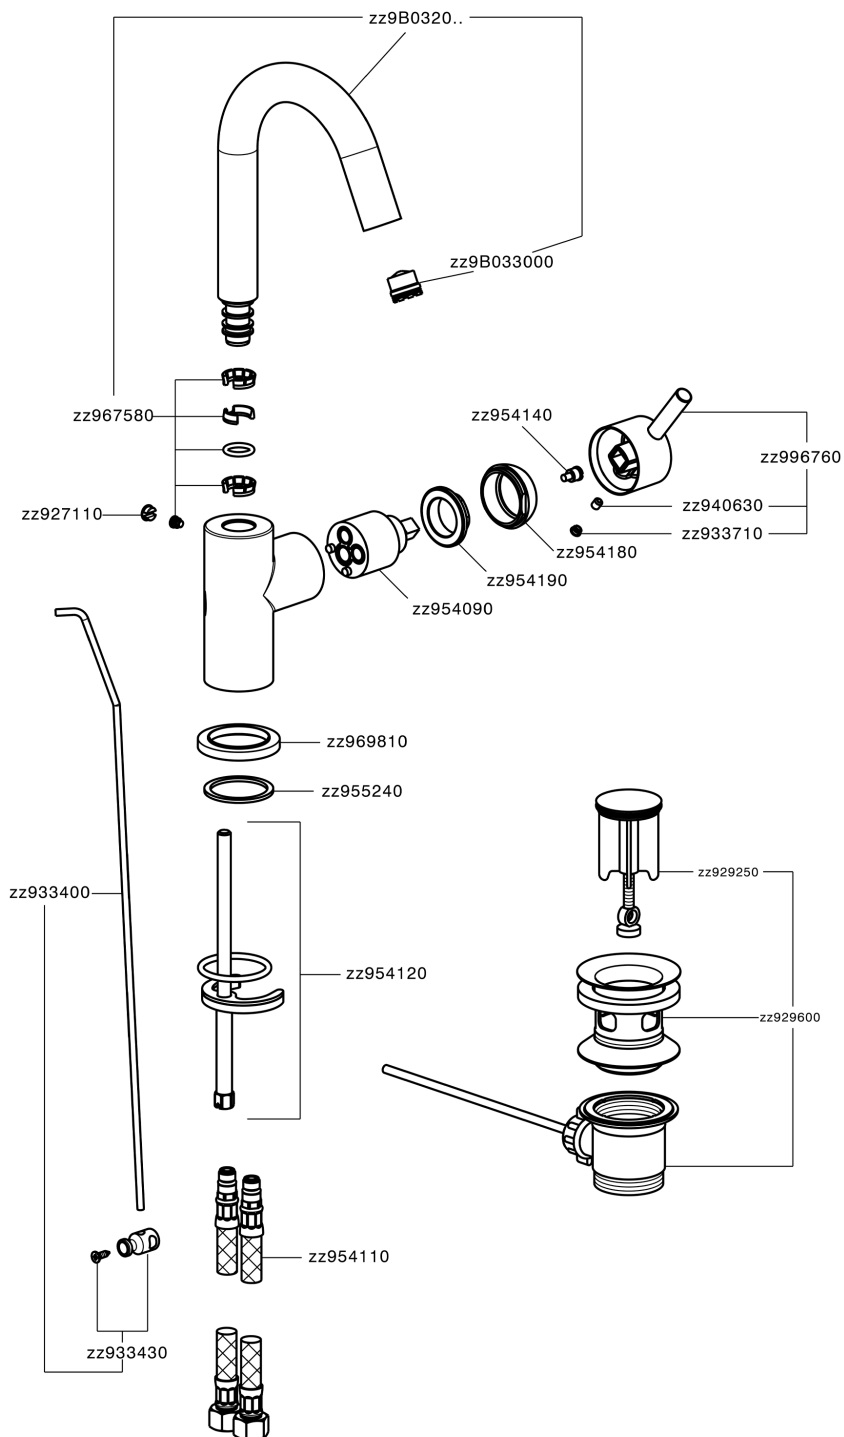

Lavabo monomando EnergySave NUOVA LESS_LN000475

LN000475

<https://es.cisal.it/lavabo-monomando-energysave-nuova-less-ln000475>

2026-04-29