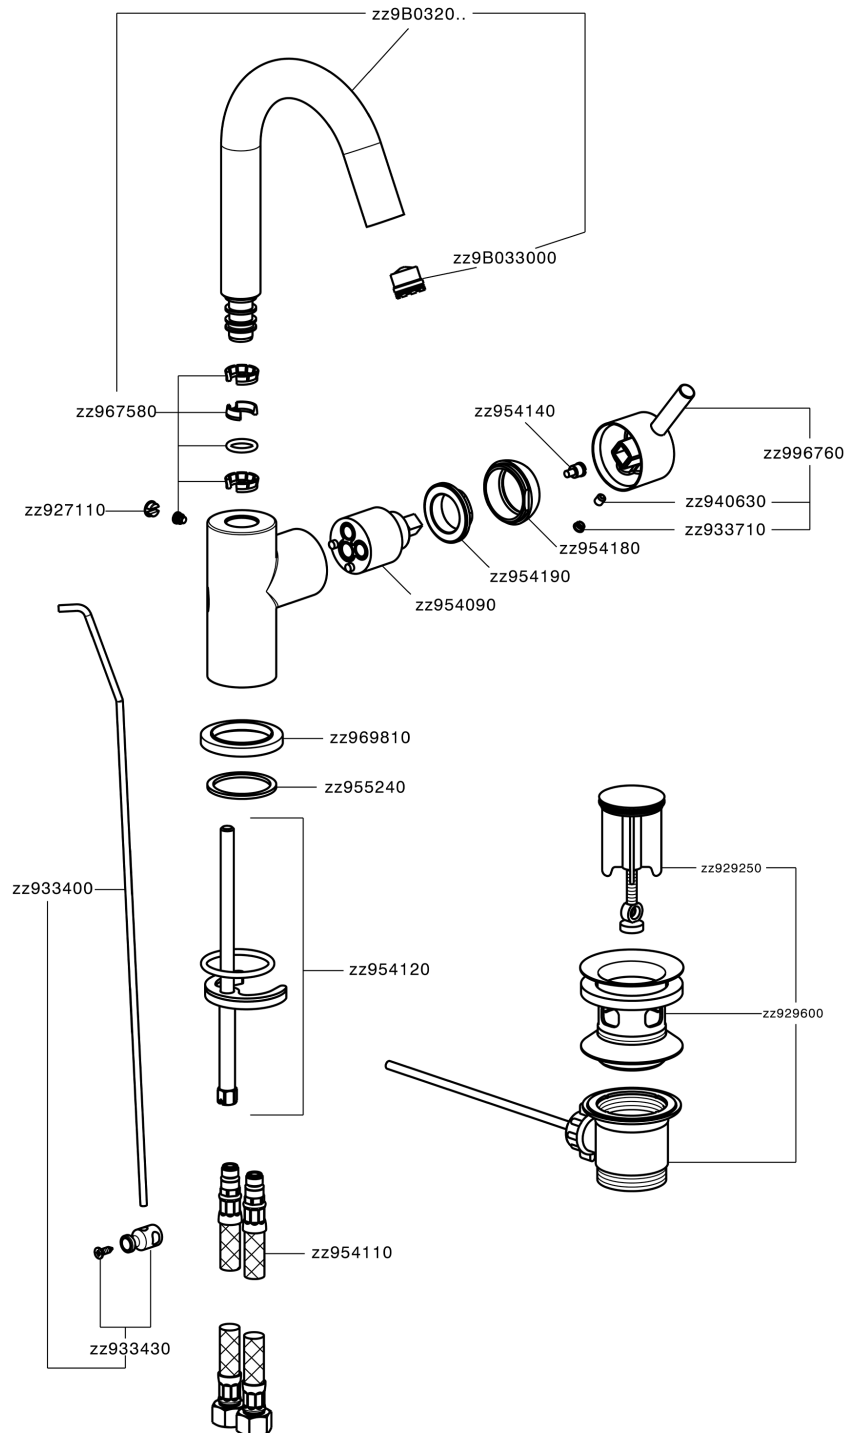

Lavabo monomando EnergySave NUOVA LESS_LN000475

LN000475

<https://es.cisal.it/lavabo-monomando-energysave-nuova-less-ln000475>

2026-06-14