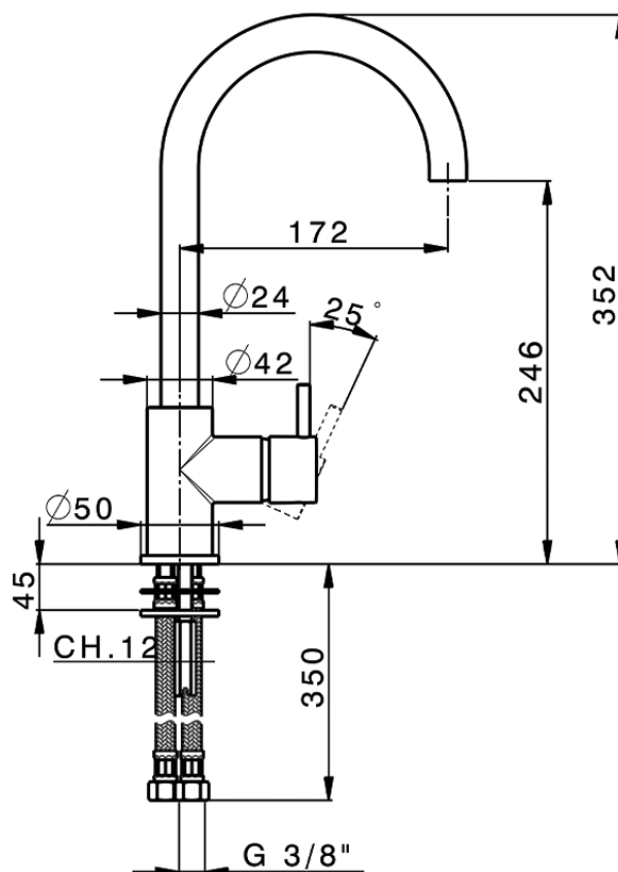

Fregadero monomando EnergySave KITCHEN_LN000535

LN000535

<https://es.cisal.it/fregadero-monomando-energysave-kitchen-ln000535>

2025-01-15