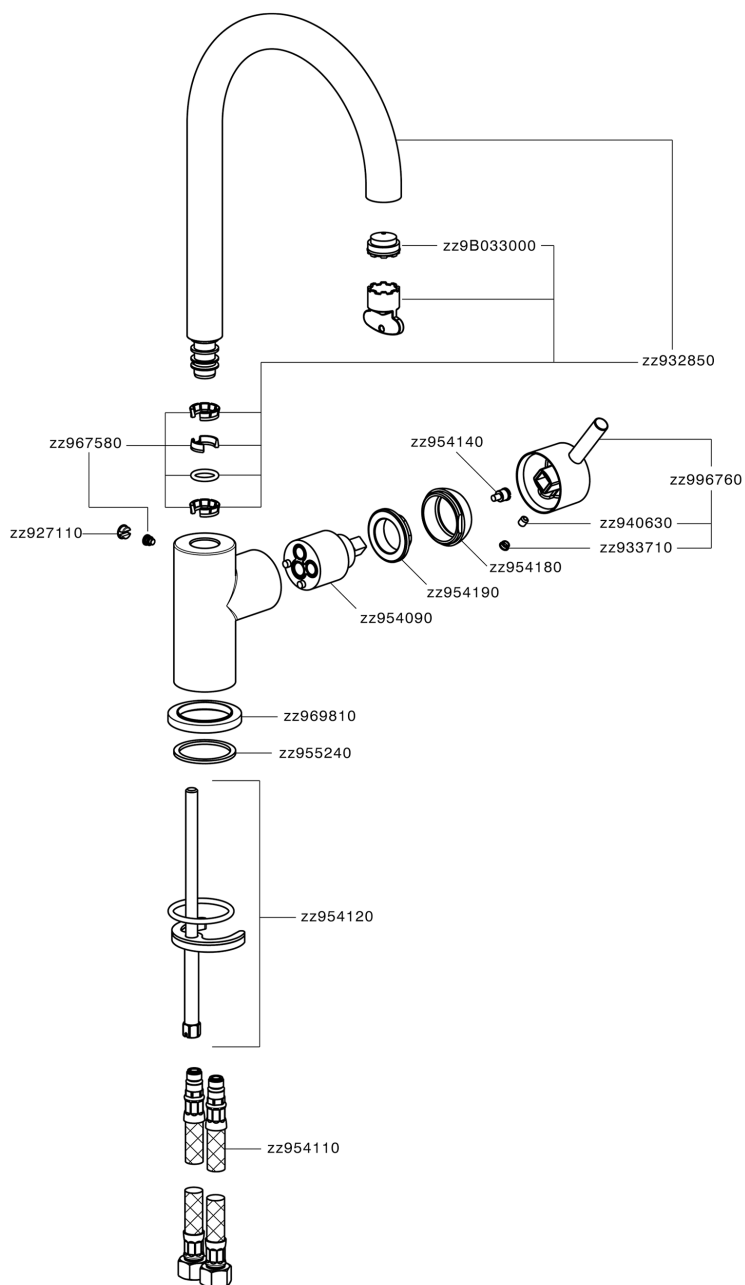

Fregadero monomando EnergySave KITCHEN_LN000535

LN000535

<https://es.cisal.it/fregadero-monomando-energysave-kitchen-ln000535>

2025-01-15