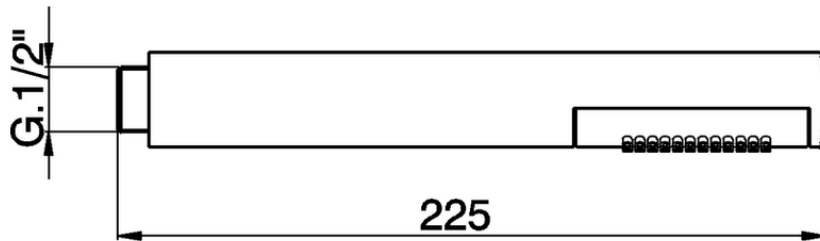

Duchita City SHOWER_DS014230

DS014230

<https://es.cisal.it/duchita-city-shower-ds014230>

2024-12-22