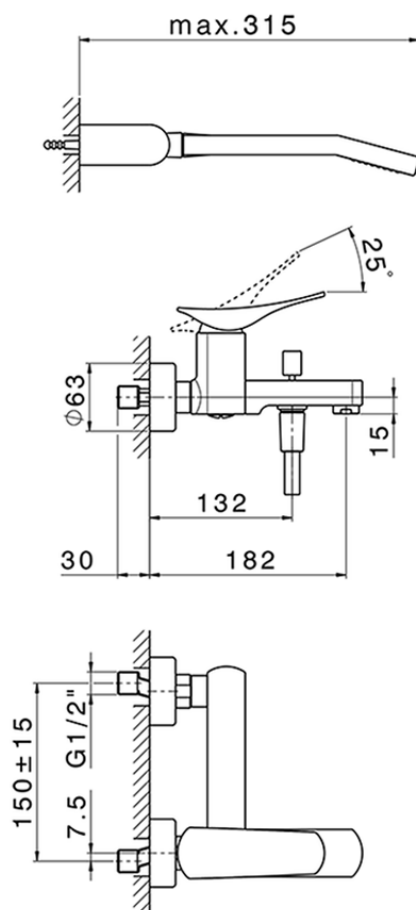

Bañera monomando con duplex ROADSTER ACCENT_RA000120

RA000120

<https://es.cisal.it/banera-monomando-con-duplex-roadster-accent-ra000120>

2025-01-15