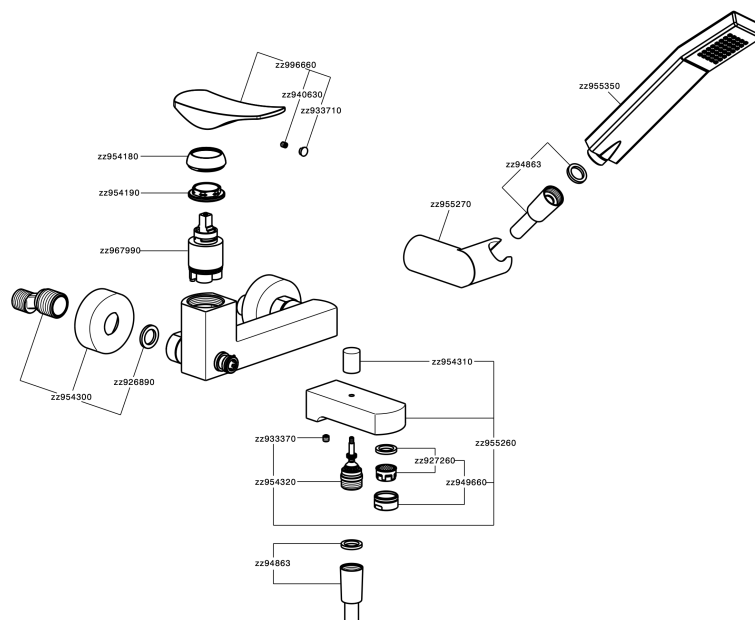

Bañera monomando con duplex ROADSTER ACCENT_RA000120

RA000120

<https://es.cisal.it/banera-monomando-con-duplex-roadster-accent-ra000120>

2025-01-15