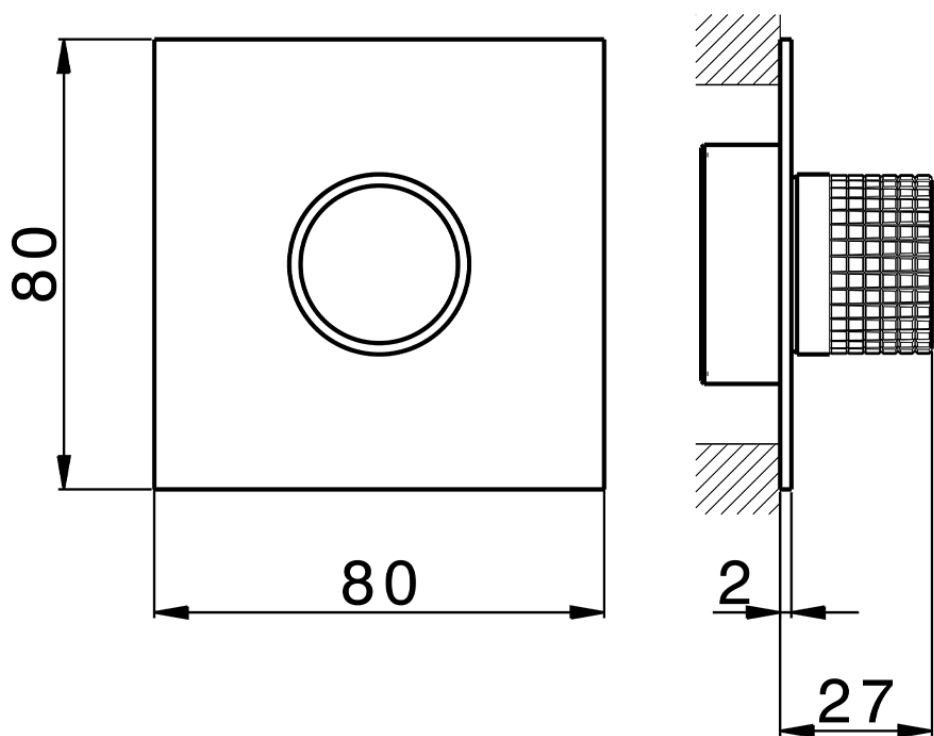

## Parte externa para Push&Shower individual PUSH&SHOWER\_PS1G6320

PS1G6320

<https://es.cisal.it/parte-externa-para-pushshower-individual-pushshower-ps1g6320>

2026-05-03