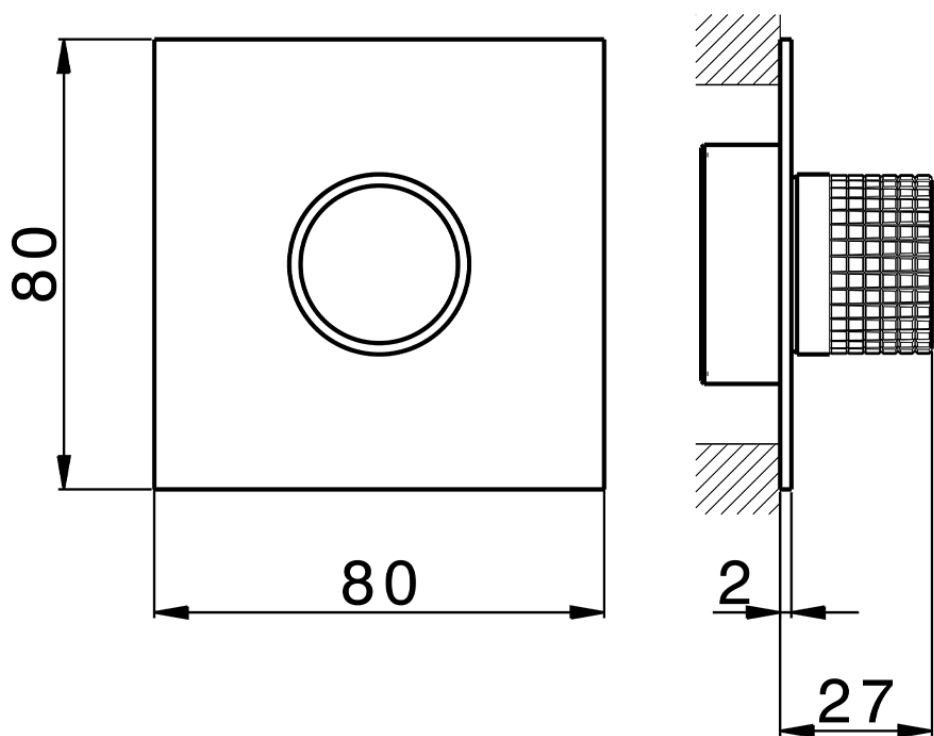

Parte externa para Push&Shower individual PUSH&SHOWER_PS1G6320

PS1G6320

<https://es.cisal.it/parte-externa-para-pushshower-individual-pushshower-ps1g6320>

2026-05-01