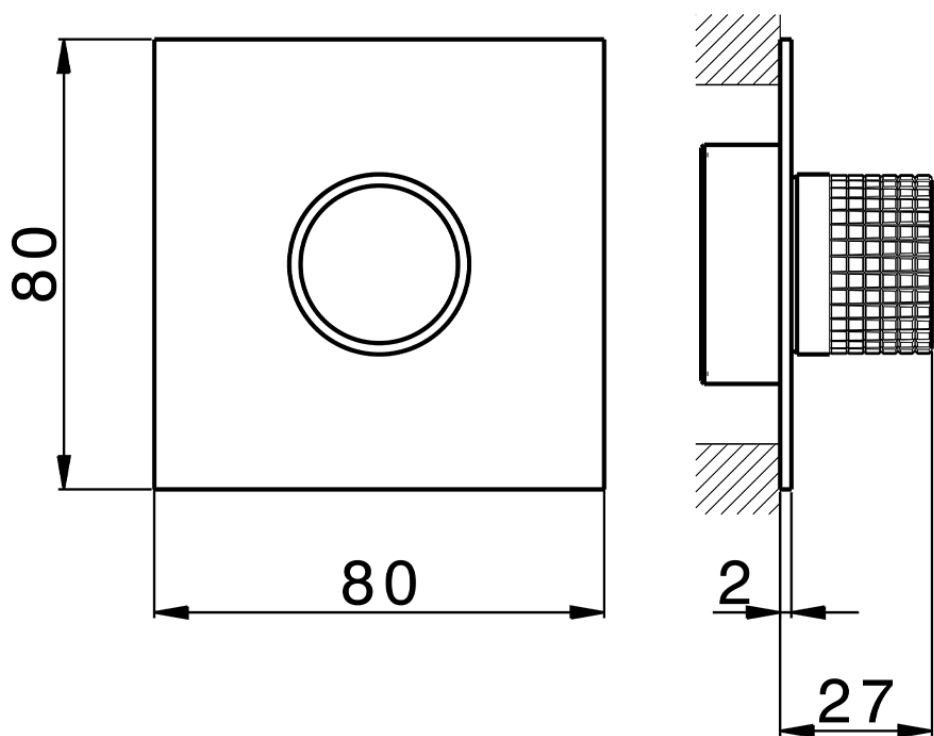

## Parte externa para Push&Shower individual PUSH&SHOWER\_PS1G6320

PS1G6320

<https://es.cisal.it/parte-externa-para-pushshower-individual-pushshower-ps1g6320>

2026-06-15