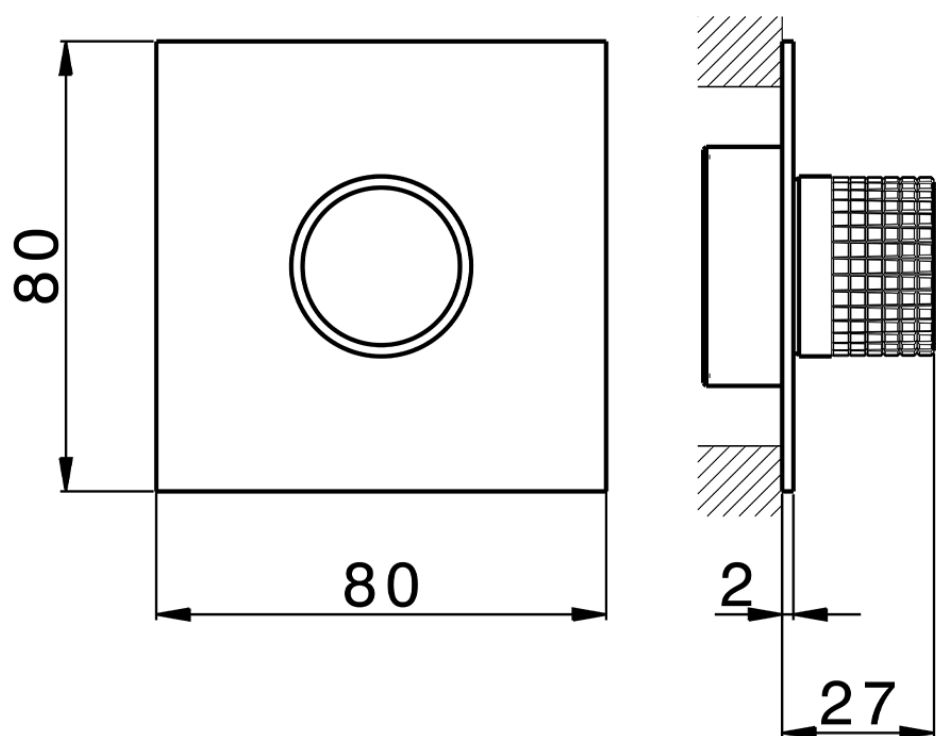

## Parte externa para Push&Shower individual PUSH&SHOWER\_PS1G6320

PS1G6320

<https://es.cisal.it/parte-externa-para-pushshower-individual-pushshower-ps1g6320>

2026-06-15