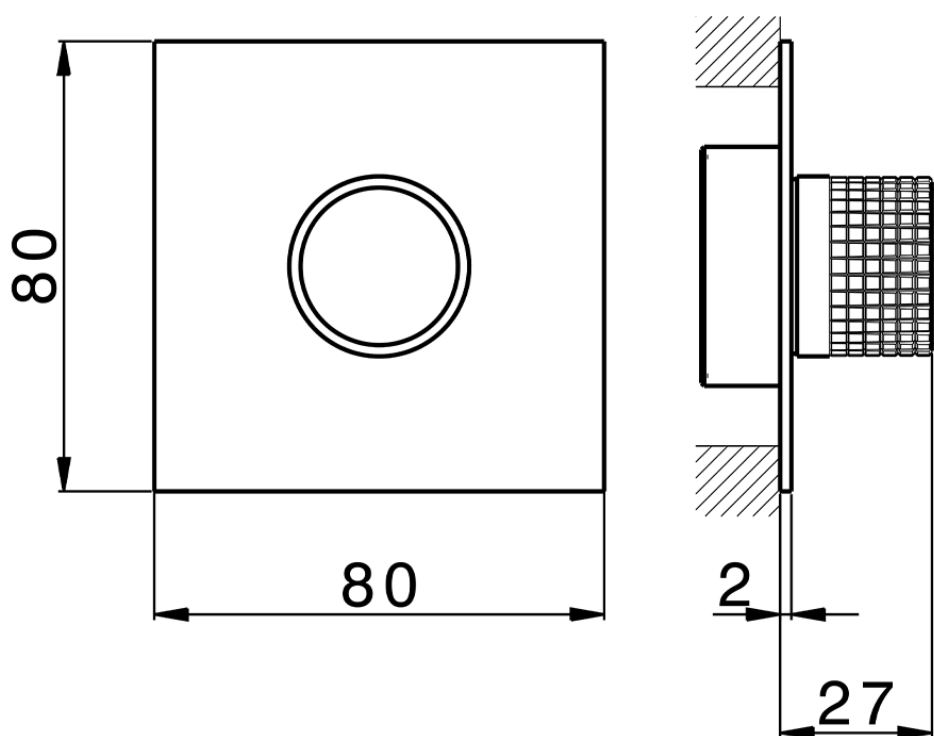

Parte externa para Push&Shower individual PUSH&SHOWER_PS1G6320

PS1G6320

<https://es.cisal.it/parte-externa-para-pushshower-individual-pushshower-ps1g6320>

2026-05-01