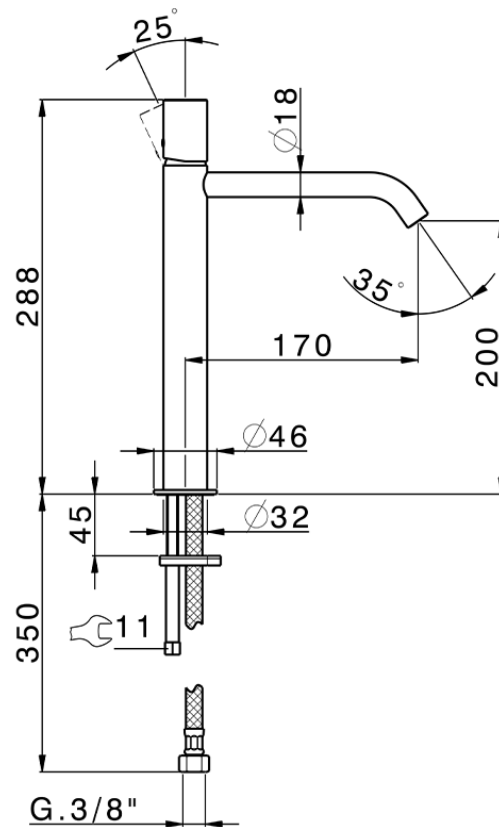

Lavabo monomando alto SMOOTH X32_X3003544

X3003544

<https://es.cisal.it/lavabo-monomando-alto-smooth-x32-x3003544>

2025-01-15