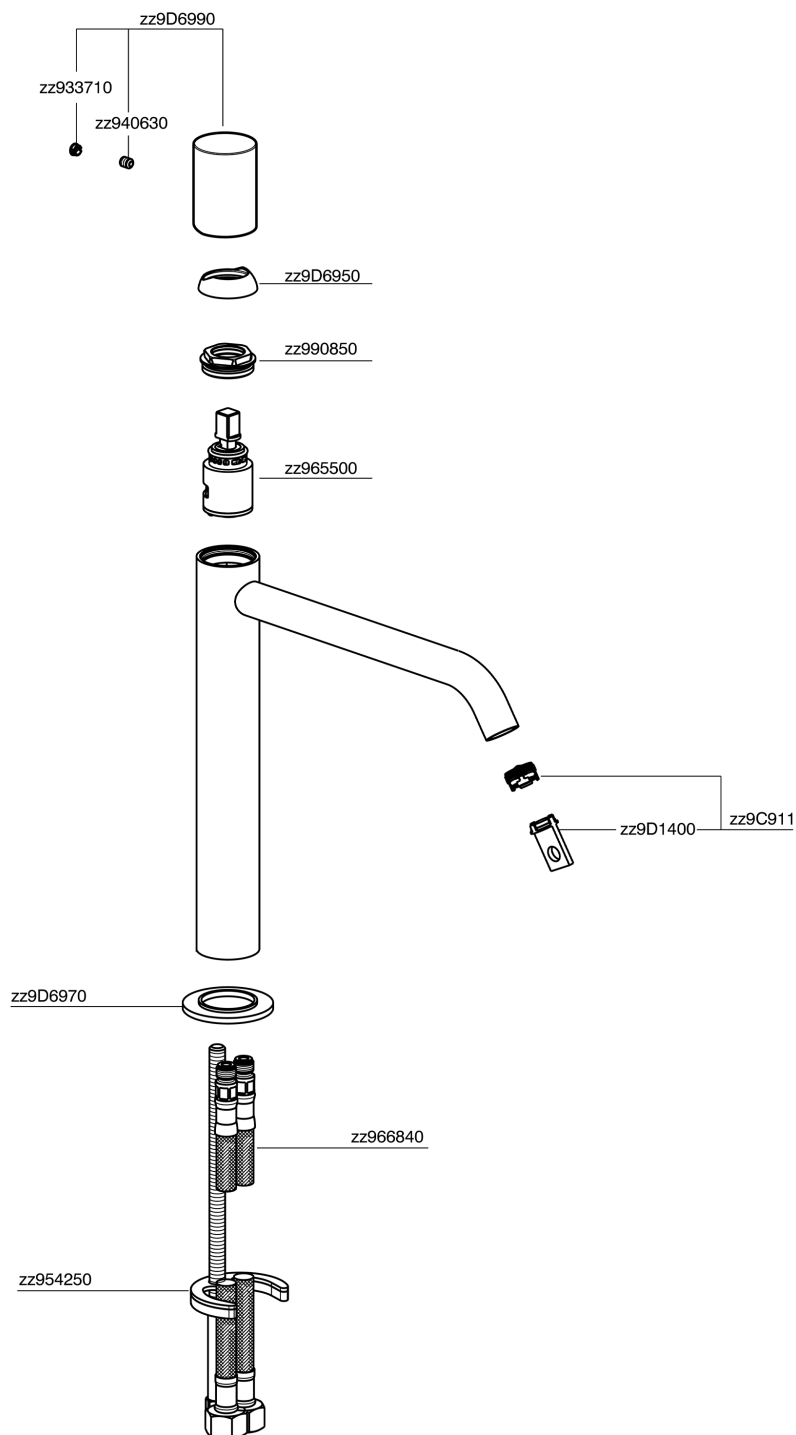

Lavabo monomando alto SMOOTH X32_X3003544

X3003544

<https://es.cisal.it/lavabo-monomando-alto-smooth-x32-x3003544>

2025-01-15