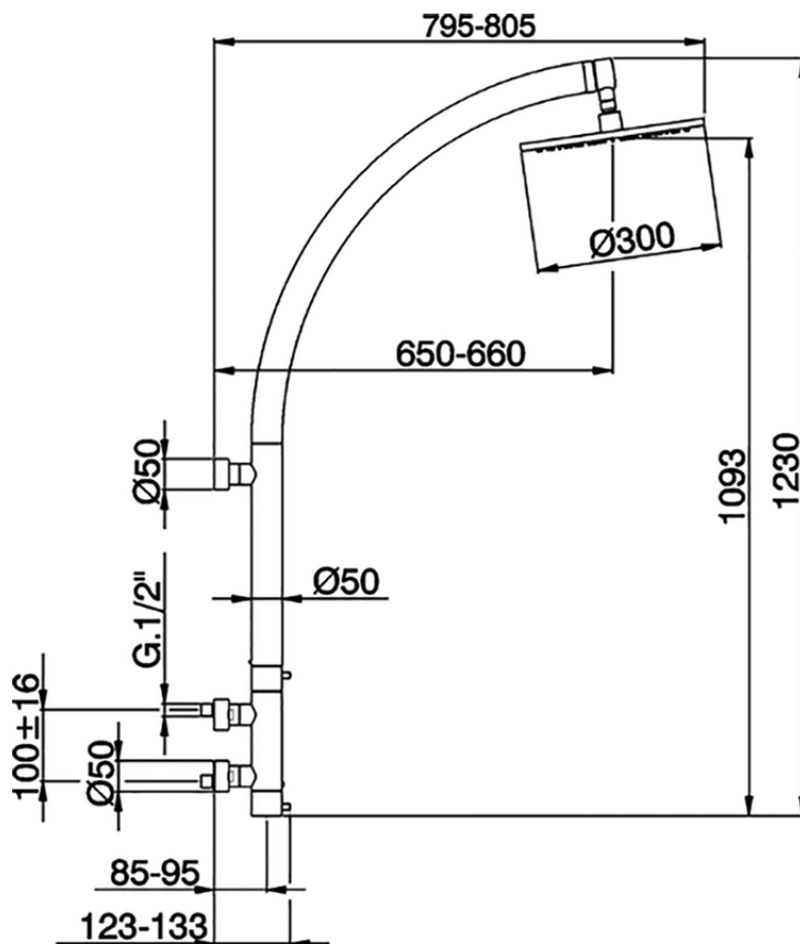

Columna termostática ducha mural WELLNESS_LNC91010

LNC91010

<https://es.cisal.it/columna-termostatica-ducha-mural-wellness-lnc91010>

2025-01-02