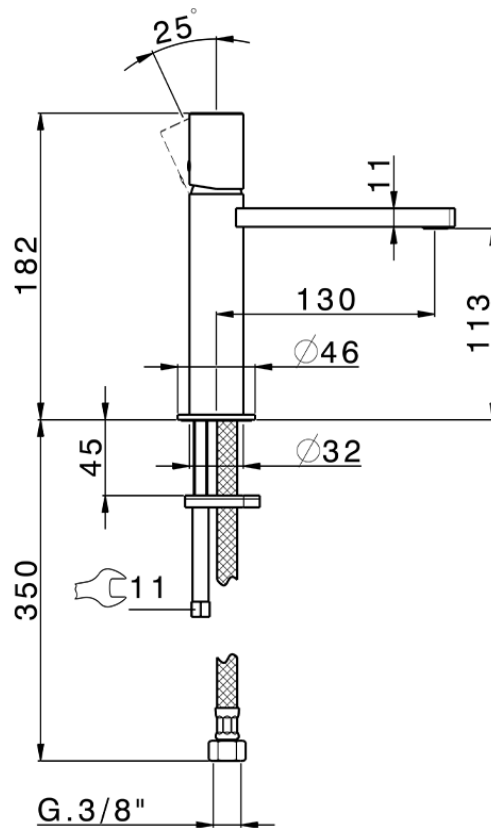

Lavabo monomando large SMOOTH X32_X4000504

X4000504

<https://es.cisal.it/lavabo-monomando-large-smooth-x32-x4000504>

2025-01-15