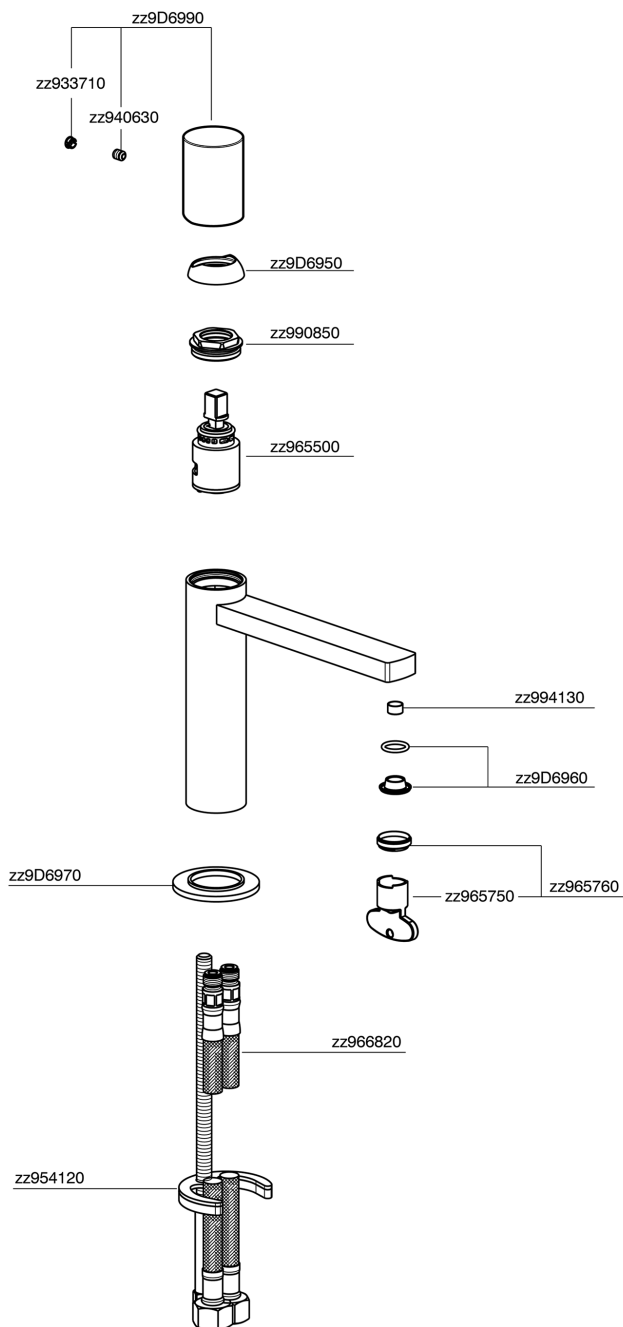

Lavabo monomando large SMOOTH X32_X4000504

X4000504

<https://es.cisal.it/lavabo-monomando-large-smooth-x32-x4000504>

2025-01-15