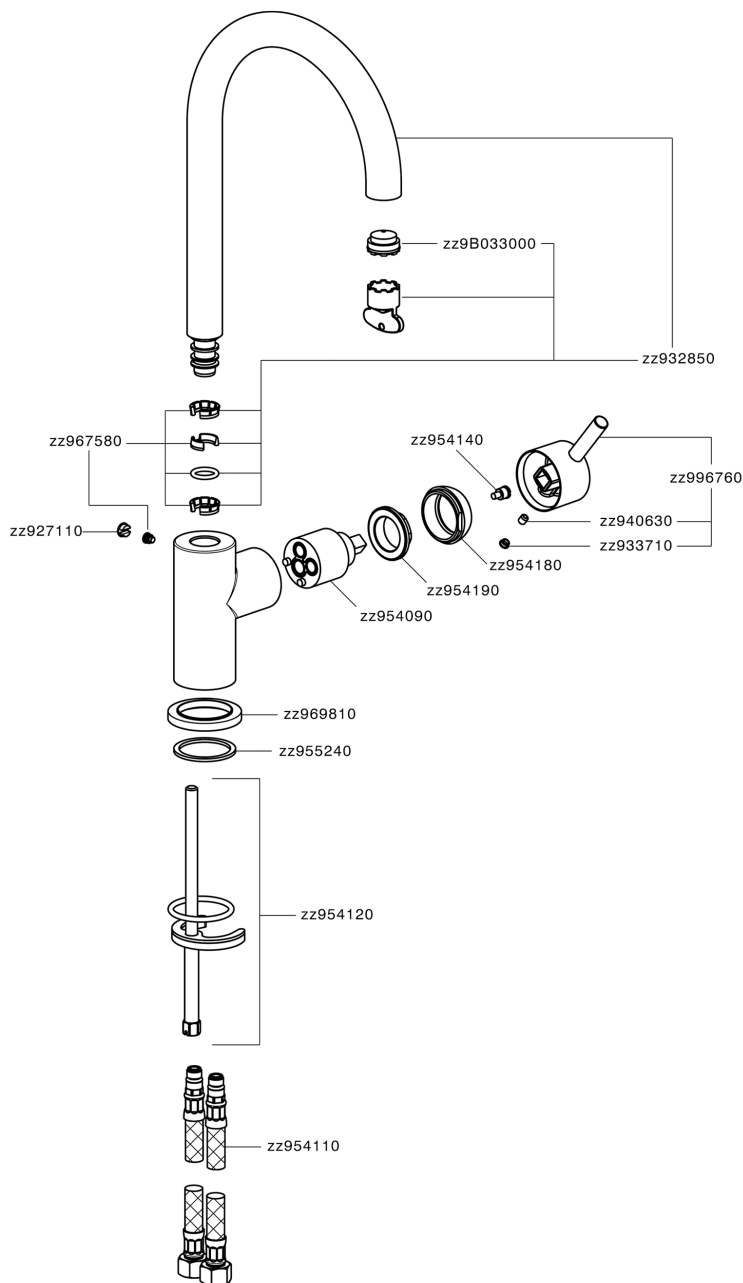

Fregadero monomando EnergySave NUOVA LESS_LN000535

LN000535

<https://es.cisal.it/fregadero-monomando-energysave-nuova-less-ln000535>

2026-06-14