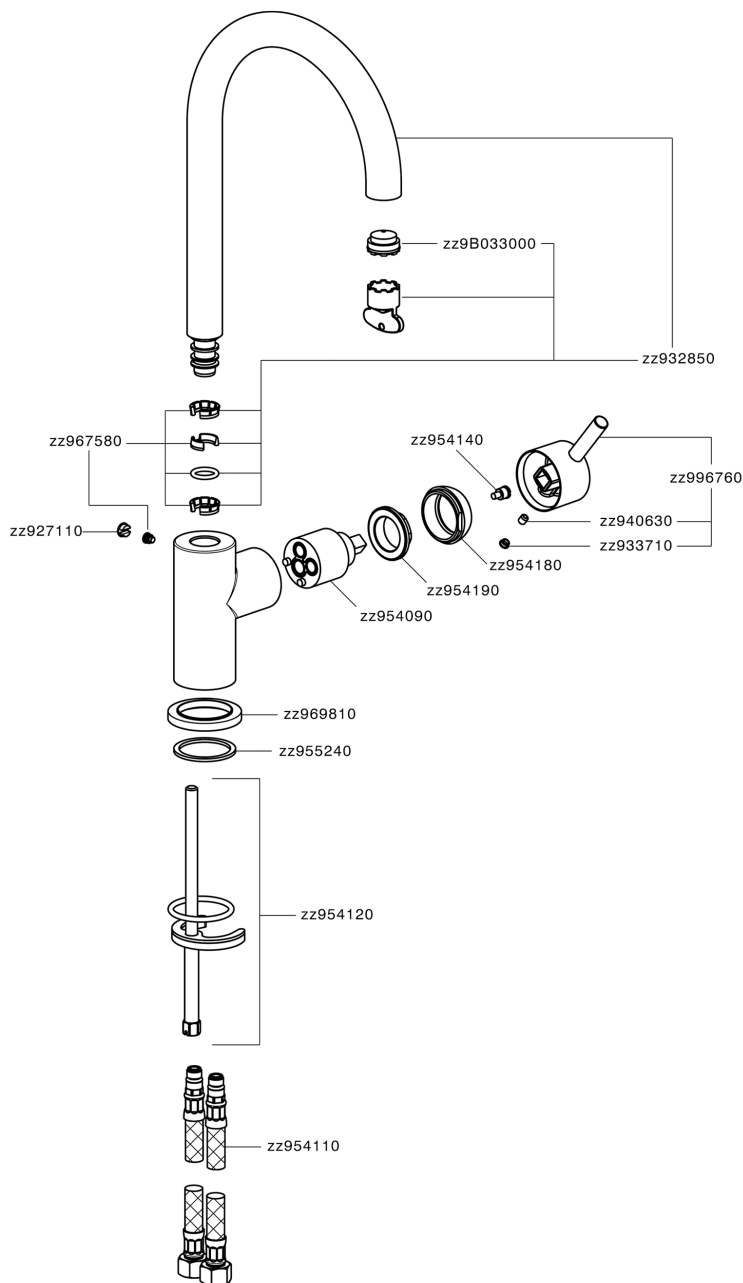

Fregadero monomando EnergySave NUOVA LESS_LN000535

LN000535

<https://es.cisal.it/fregadero-monomando-energysave-nuova-less-ln000535>

2026-04-29