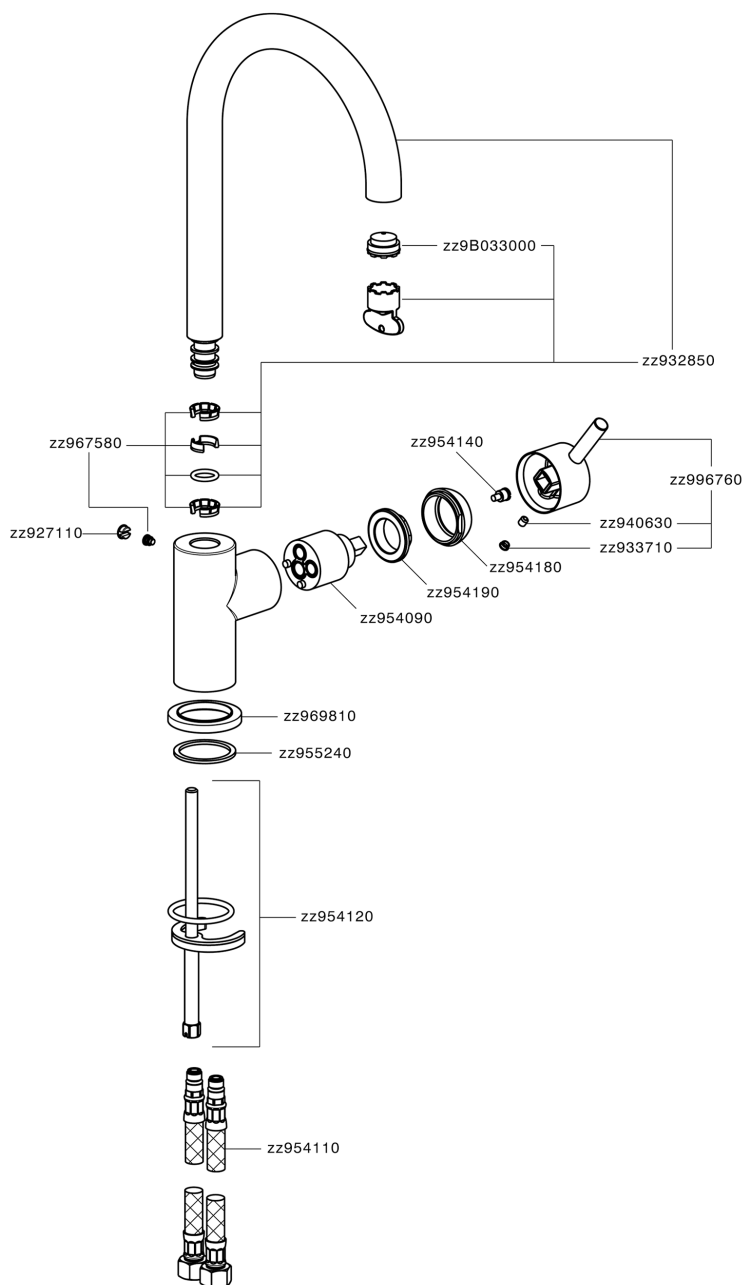

Fregadero monomando EnergySave NUOVA LESS_LN000535

LN000535

<https://es.cisal.it/fregadero-monomando-energysave-nuova-less-ln000535>

2026-04-30