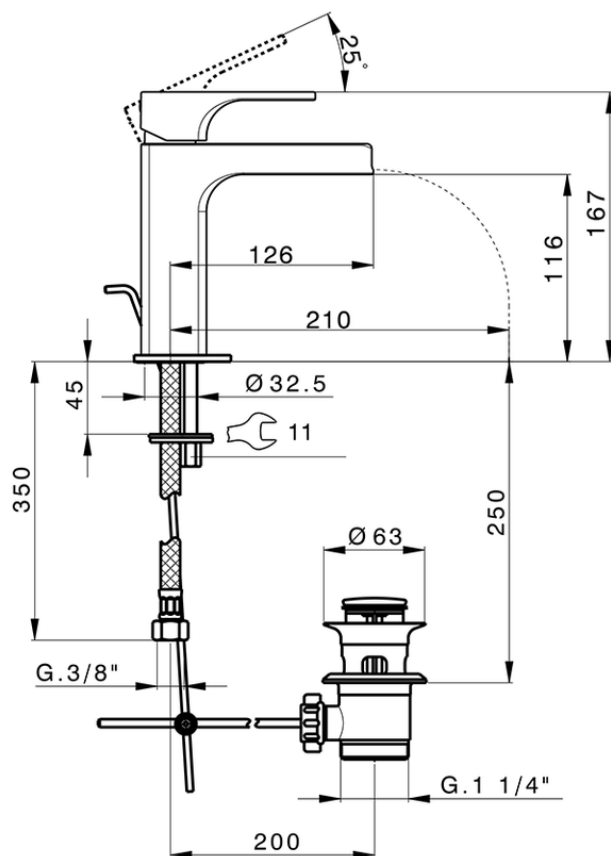

Lavabo monomando large EnergySave CUBIC_CU00C495

CU00C495

<https://es.cisal.it/lavabo-monomando-large-energysave-cubic-cu00c495>

2025-01-15