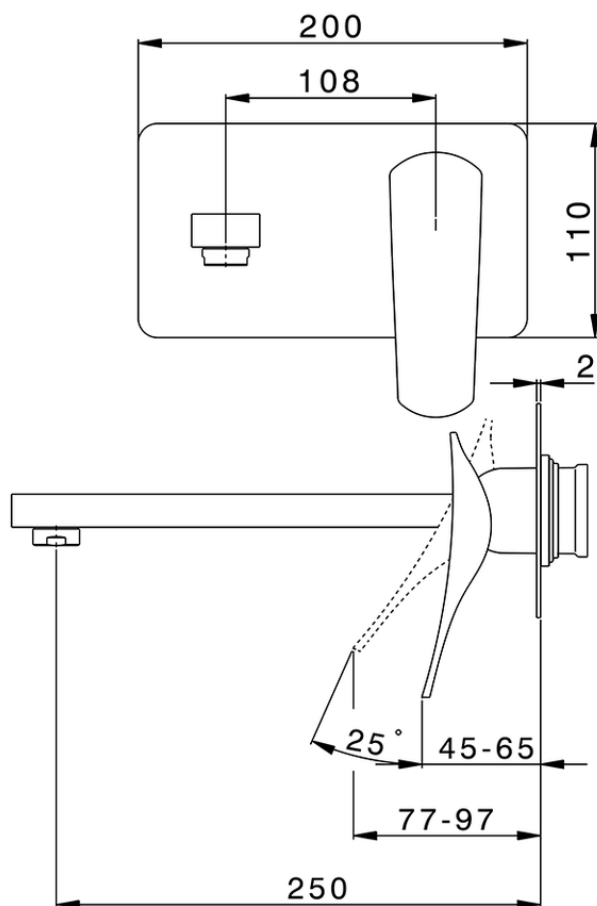

Parte externa monomando lavabo de pared ROADSTER ACCENT_RA005513

RA005513

<https://es.cisal.it/parte-externa-monomando-lavabo-de-pared-roadster-accent-ra005513>

2024-11-23